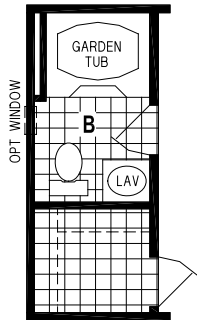

Glassboro

Lexington Limited Series

800 SQ. FT. (Approximate) 2 Bedroom, 2 Bath

CHAMPION
HOMES CENTER

Last Updated: 5-25-23

OPTION GUEST CLOSET

OPTION GARDEN TUB

CHAMPION HOMES CENTER
77 Horseshoe Rd.
Leola, PA 17540