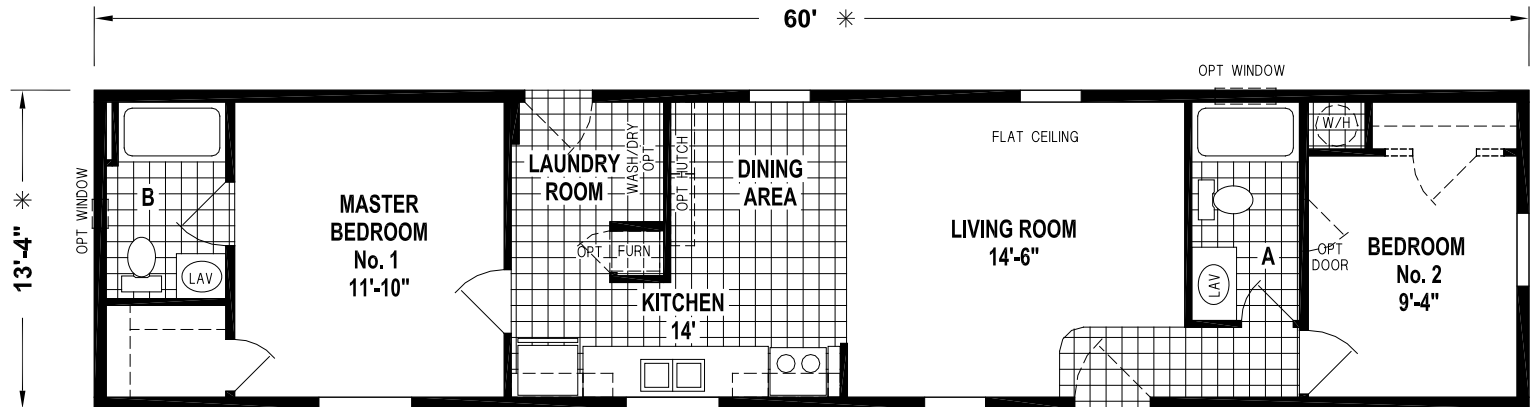

Glassboro

Lexington Limited Series

800 SQ. FT. (Approximate) 2 Bedroom, 2 Bath

CHAMPION
HOMES CENTER

Last Updated: 5-25-23

OPTION GUEST CLOSET

OPTION GARDEN TUB

CHAMPION HOMES CENTER
77 Horseshoe Rd.
Leola, PA 17540