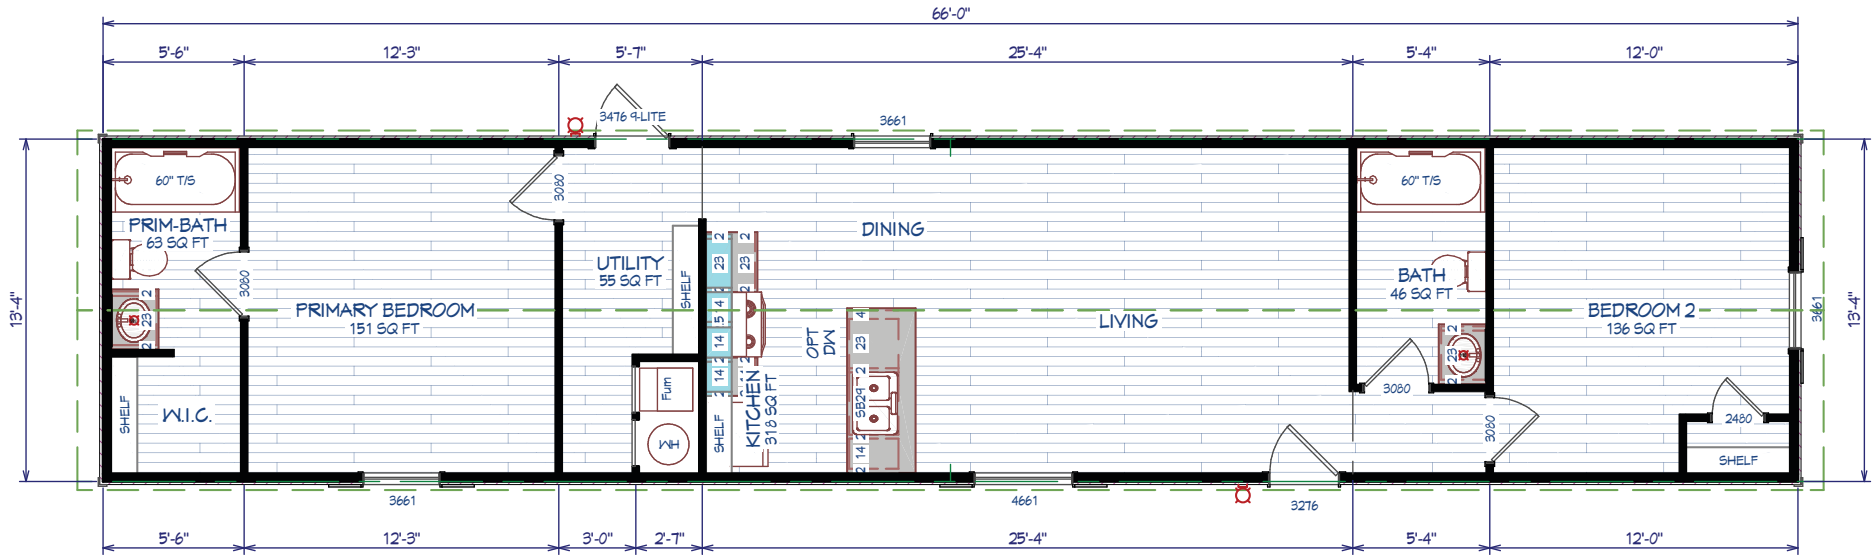

Gansville

Prime Series

880 SQ. FT. (Approximate) 2 Bedroom, 2 Bath

Last Updated: 9-23-22

FACTORY EXPO HOME CENTERS
77 Horseshoe Rd.
Leola, PA 17540

PennsylvaniaFactoryDirect.com | 1-800-654-8392

IMPORTANT: Alta Cima Corp reserves the right to modify, cancel or substitute products or features of this event at any time without prior notice or obligation. Pictures and other promotional materials are representative and may depict or contain floor plans, square footages, elevations, options, upgrades, extra design features, decorations, floor coverings, specialty light fixtures, custom paint and wall coverings, window treatments, landscaping, sound and alarm systems, furnishings, appliances, and other designer/decorator features and amenities that are not included as part of the home and/or may not be available at all locations. Home, pricing and community information is subject to change, and homes to prior sale, at any time without notice or obligation. ©2020 Alta Cima Corp. All rights reserved.