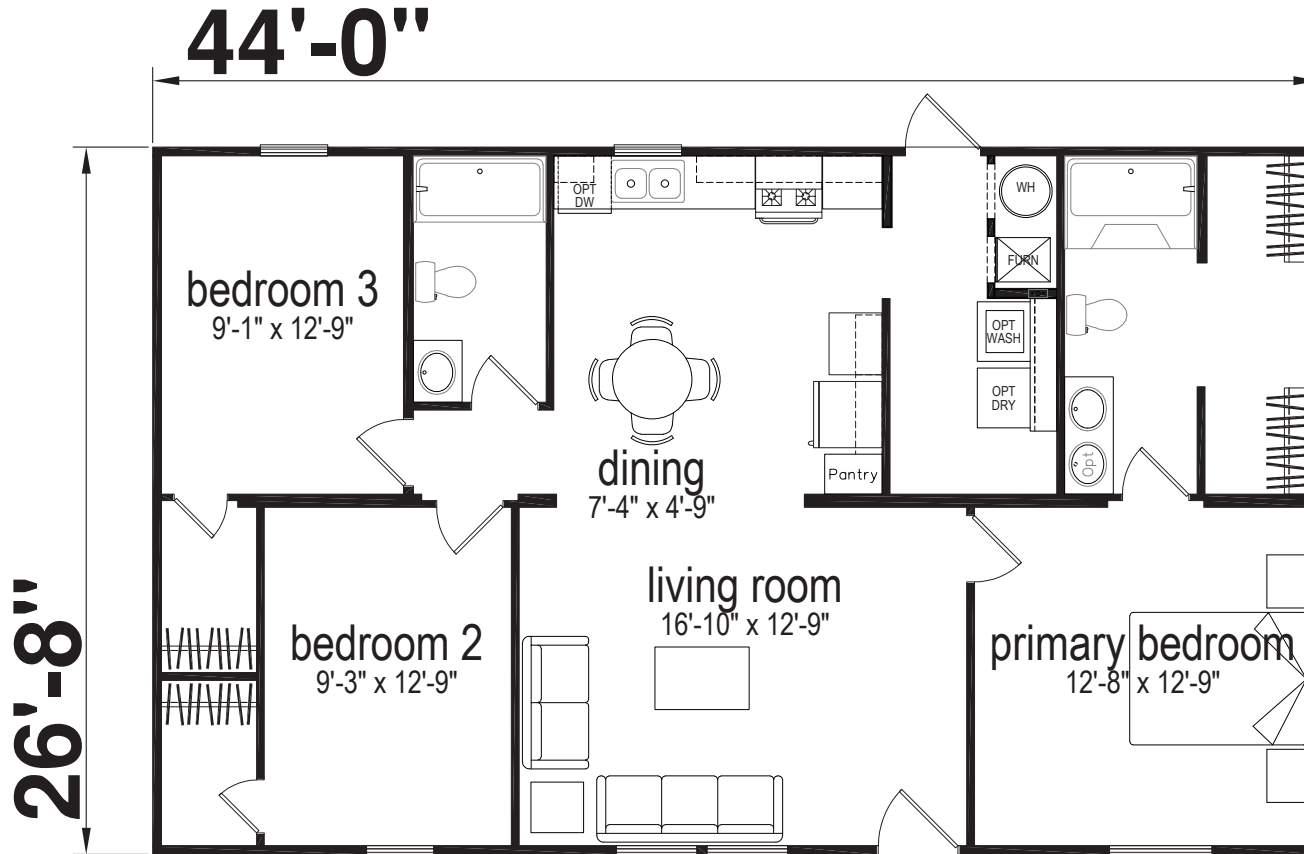

Finley

Lake Manor Series

1,173 SQ. FT. (Approximate) 3 Bedroom, 2 Bath

CHAMPION
HOMES CENTER

Last Updated: 11-1-23

CHAMPION HOMES CENTER
77 Horseshoe Rd.
Leola, PA 17540

PennsylvaniaFactoryDirect.com | 1-800-654-8392