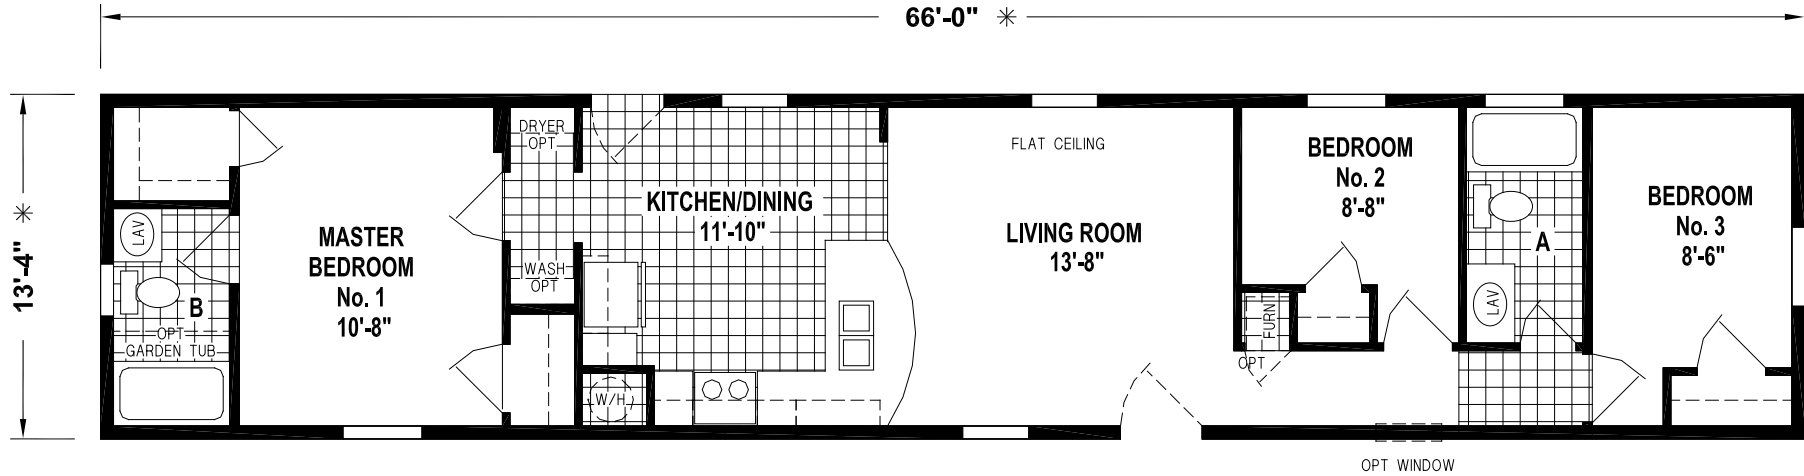

Farrell

Sunwood Single Section Series

880 SQ. FT. (Approximate) 3 Bedroom, 2 Bath

CHAMPION
HOMES CENTER

Last Updated: 5-25-23

CHAMPION HOMES CENTER
77 Horseshoe Rd.
Leola, PA 17540

PennsylvaniaFactoryDirect.com | 1-800-654-8392