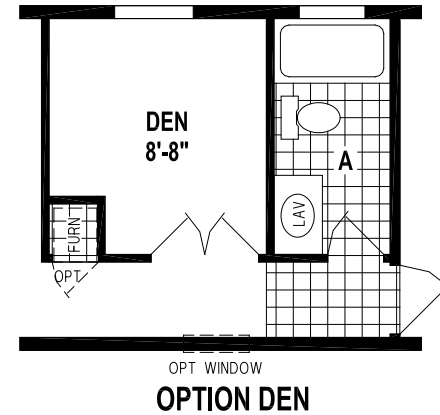

Farrell

Sunwood Single Section Series

880 SQ. FT. (Approximate) 3 Bedroom, 2 Bath

CHAMPION
HOMES CENTER

Last Updated: 5-25-23

CHAMPION HOMES CENTER
77 Horseshoe Rd.
Leola, PA 17540

PennsylvaniaFactoryDirect.com | 1-800-654-8392