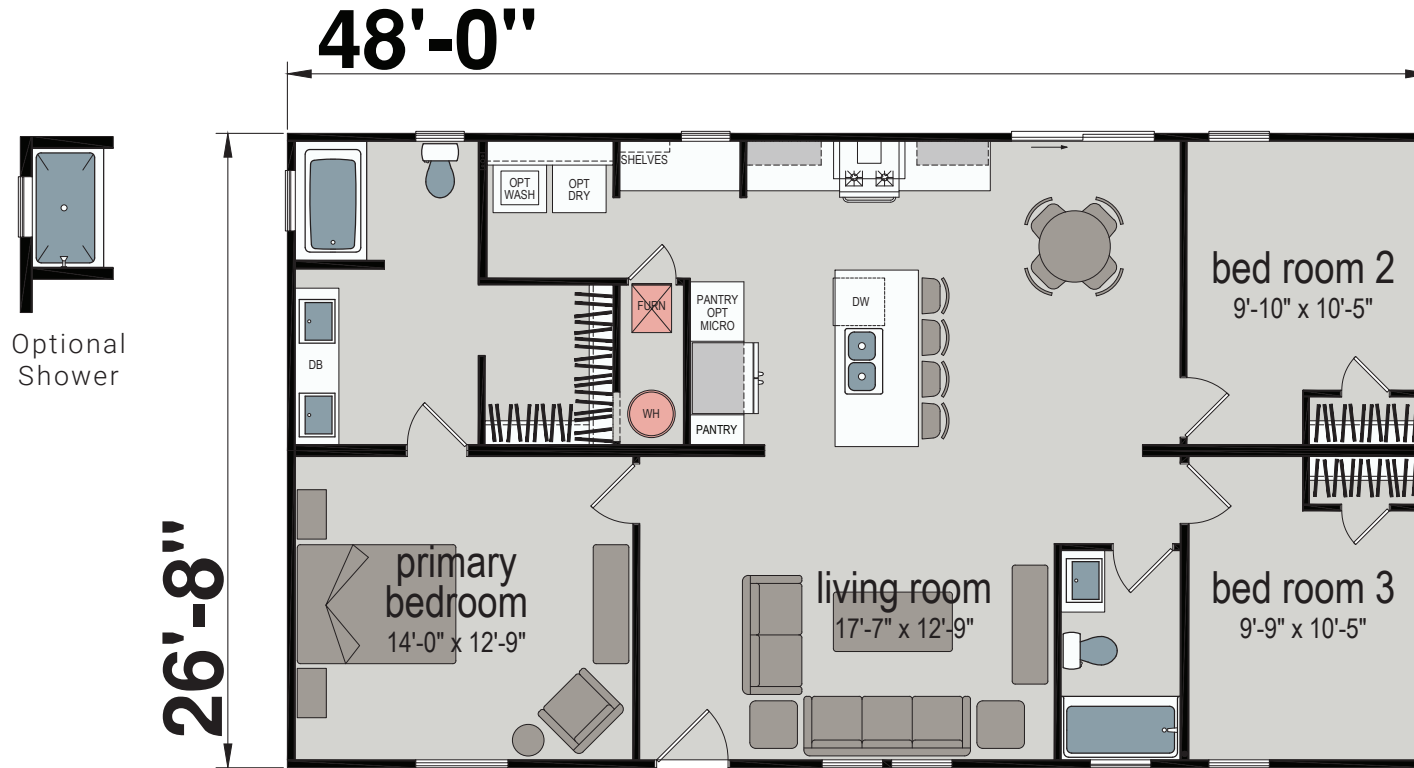

# Etna

Embrace Series

1280 SQ. FT. (Approximate) 3 Bedroom, 2 Bath

Last Updated: 3-24-25

**CHAMPION HOMES CENTER**  
77 Horseshoe Rd.  
Leola, PA 17540

**PennsylvaniaFactoryDirect.com | 1-800-654-8392**

**IMPORTANT:** Champion Homes reserves the right to modify, cancel or substitute products or features of this event at any time without prior notice or obligation. Pictures and other promotional materials are representative and may depict or contain floor plans, square footages, elevations, options, upgrades, extra design features, decorations, floor coverings, specialty light fixtures, custom paint and wall coverings, window treatments, landscaping, sound and alarm systems, furnishings, appliances, and other designer/decorator features and amenities that are not included as part of the home and/or may not be available at all locations. Home, pricing and community information is subject to change, and homes to prior sale, at any time without notice or obligation. ©2023 Champion Homes. All rights reserved.