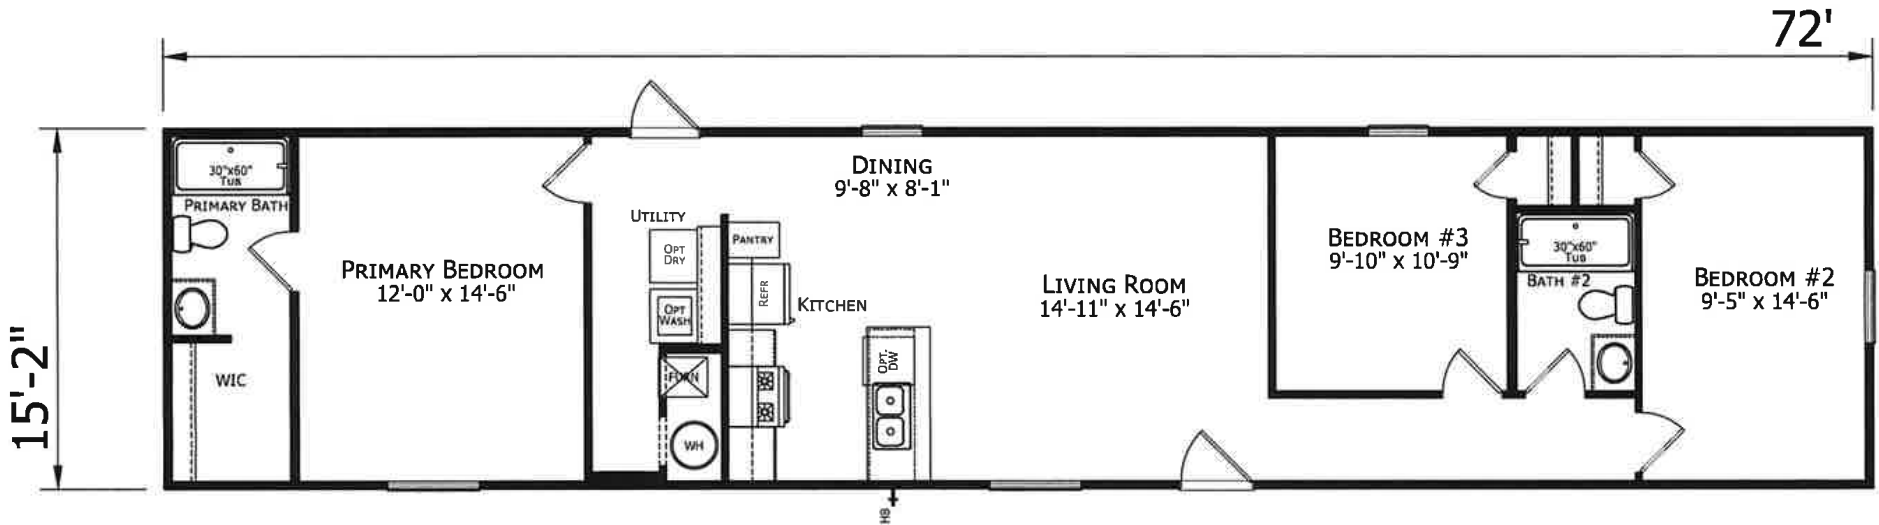

Escandon

Prime Series

1,092 SQ. FT. (Approximate) 3 Bedroom, 2 Bath

CHAMPION
HOMES CENTER

Last Updated: 1-23-23

CHAMPION HOMES CENTER
77 Horseshoe Rd.
Leola, PA 17540

PennsylvaniaFactoryDirect.com | 1-800-654-8392