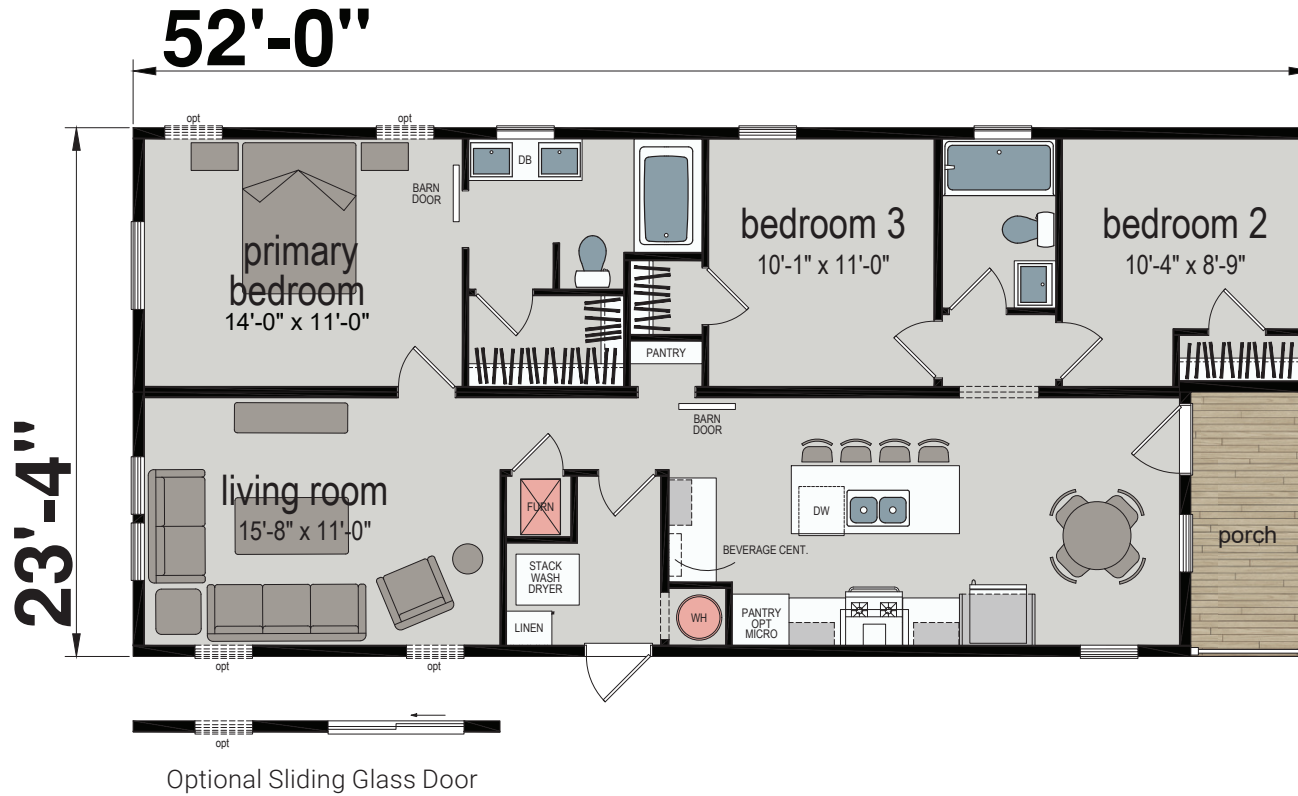

Emsworth

Embrace Series

1151 SQ. FT. (Approximate) 3 Bedroom, 2 Bath

Last Updated: 3-24-25

Optional Sliding Glass Door

CHAMPION HOMES CENTER
77 Horseshoe Rd.
Leola, PA 17540

PennsylvaniaFactoryDirect.com | 1-800-654-8392