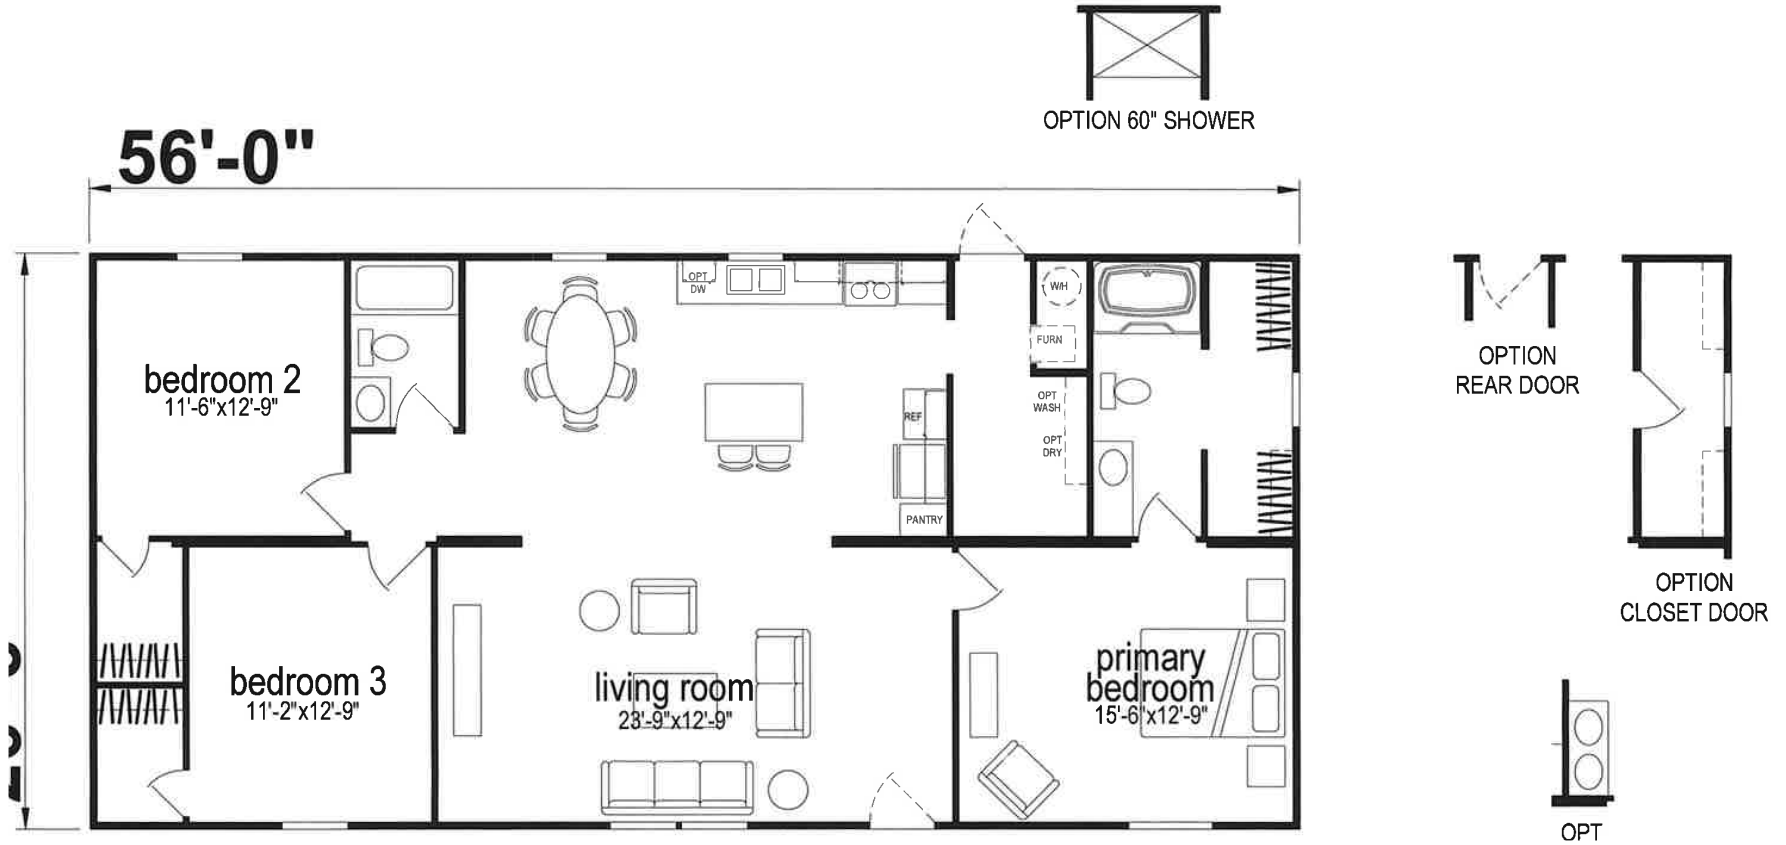

# Edenborn

Lake Manor Series

1,493 SQ. FT. (Approximate) 3 Bedroom, 2 Bath

Last Updated: 11-1-23

**CHAMPION HOMES CENTER**  
77 Horseshoe Rd.  
Leola, PA 17540

**PennsylvaniaFactoryDirect.com | 1-800-654-8392**