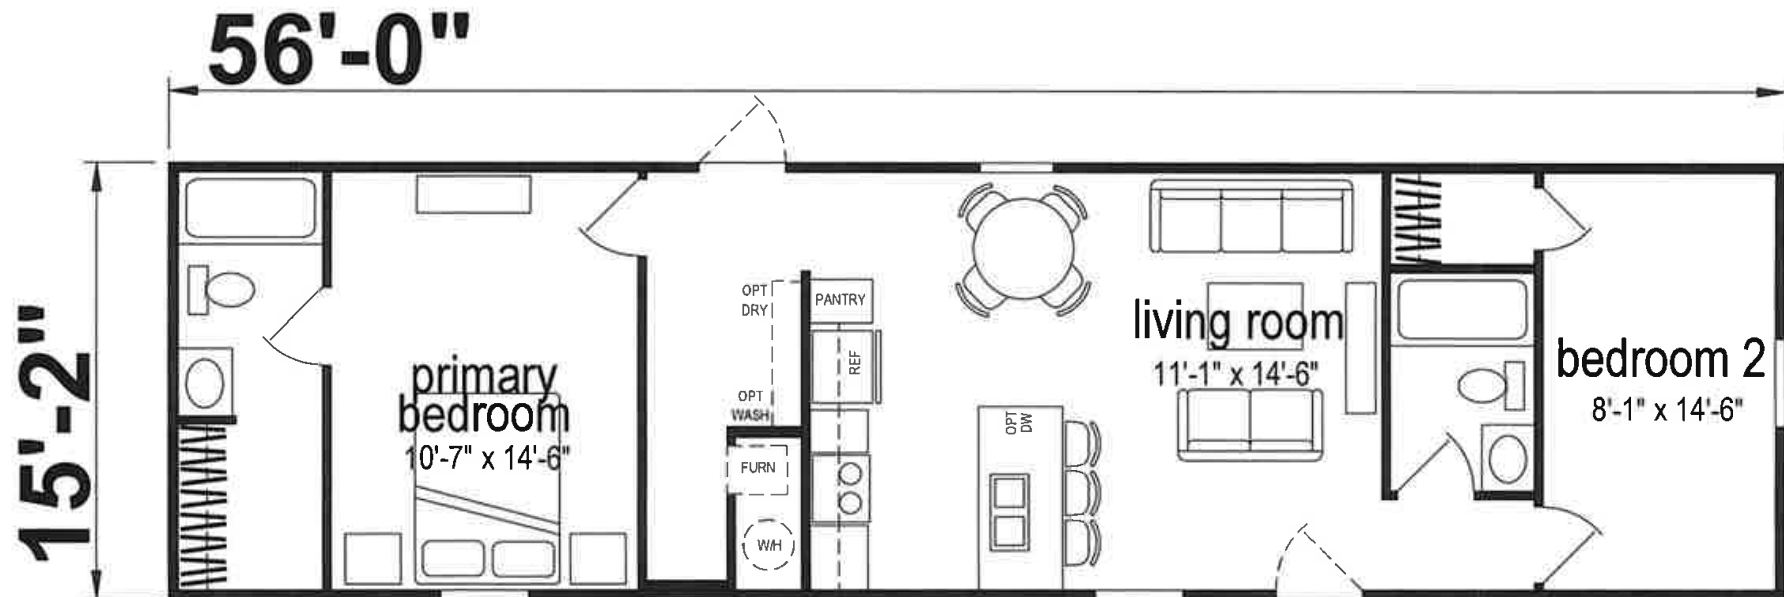

# Eastpoint

Prime Series

849 SQ. FT. (Approximate) 2 Bedroom, 2 Bath

CHAMPION<sup>®</sup>  
HOMES CENTER

Last Updated: 3-9-23

CHAMPION HOMES CENTER  
77 Horseshoe Rd.  
Leola, PA 17540

PennsylvaniaFactoryDirect.com | 1-800-654-8392