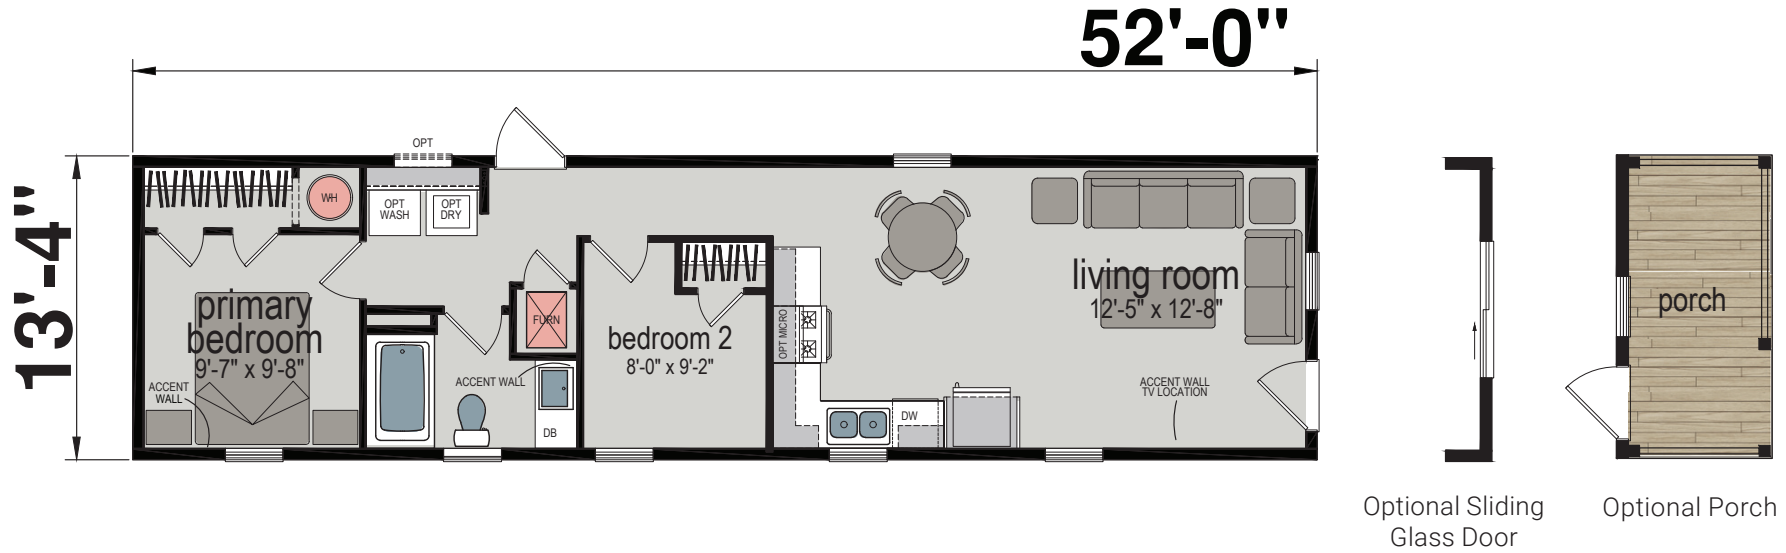

Earlville

Embrace Series

694 SQ. FT. (Approximate) 2 Bedroom, 1 Bath

Last Updated: 3-24-25

Optional Side Entry

CHAMPION HOMES CENTER
77 Horseshoe Rd.
Leola, PA 17540

PennsylvaniaFactoryDirect.com | 1-800-654-8392