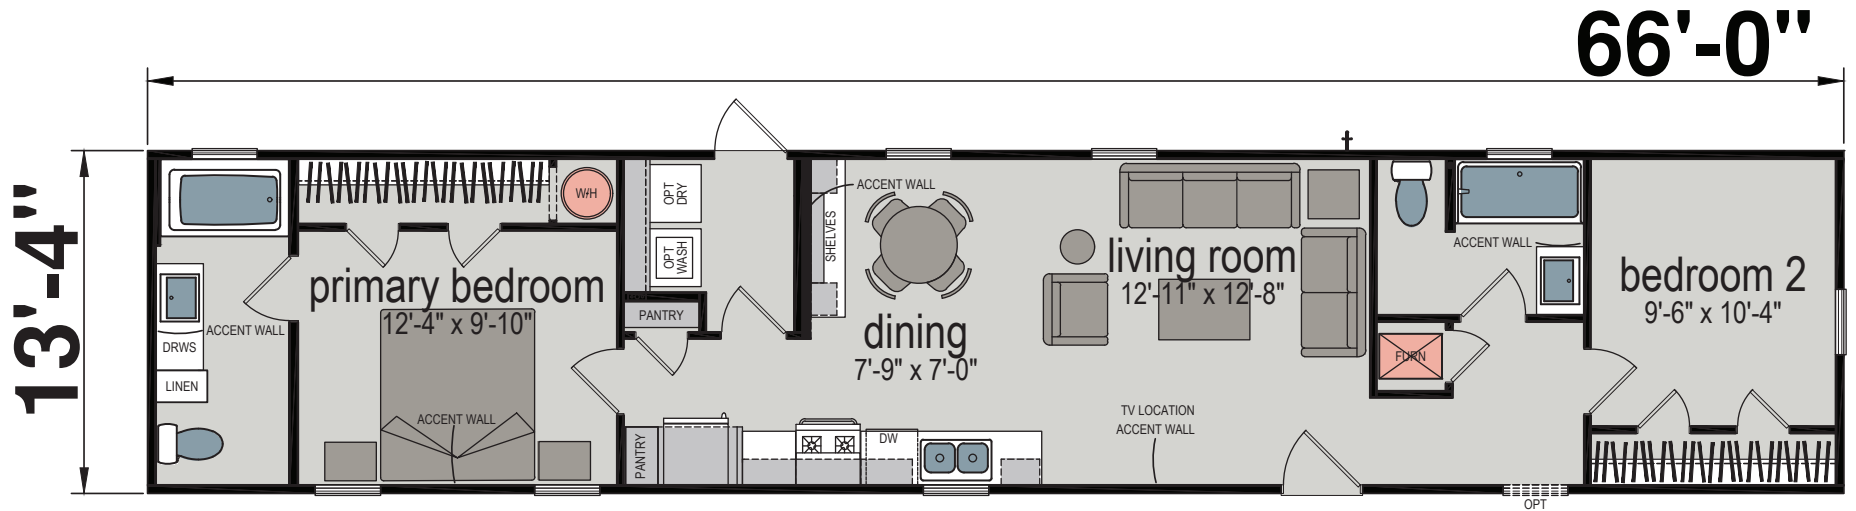

# Durbin

Embrace Series

880 SQ. FT. (Approximate) 2 Bedroom, 2 Bath

Last Updated: 3-24-25

**CHAMPION HOMES CENTER**  
77 Horseshoe Rd.  
Leola, PA 17540

**PennsylvaniaFactoryDirect.com | 1-800-654-8392**

**IMPORTANT:** Champion Homes reserves the right to modify, cancel or substitute products or features of this event at any time without prior notice or obligation. Pictures and other promotional materials are representative and may depict or contain floor plans, square footages, elevations, options, upgrades, extra design features, decorations, floor coverings, specialty light fixtures, custom paint and wall coverings, window treatments, landscaping, sound and alarm systems, furnishings, appliances, and other designer/decorator features and amenities that are not included as part of the home and/or may not be available at all locations. Home, pricing and community information is subject to change, and homes to prior sale, at any time without notice or obligation. ©2023 Champion Homes. All rights reserved.