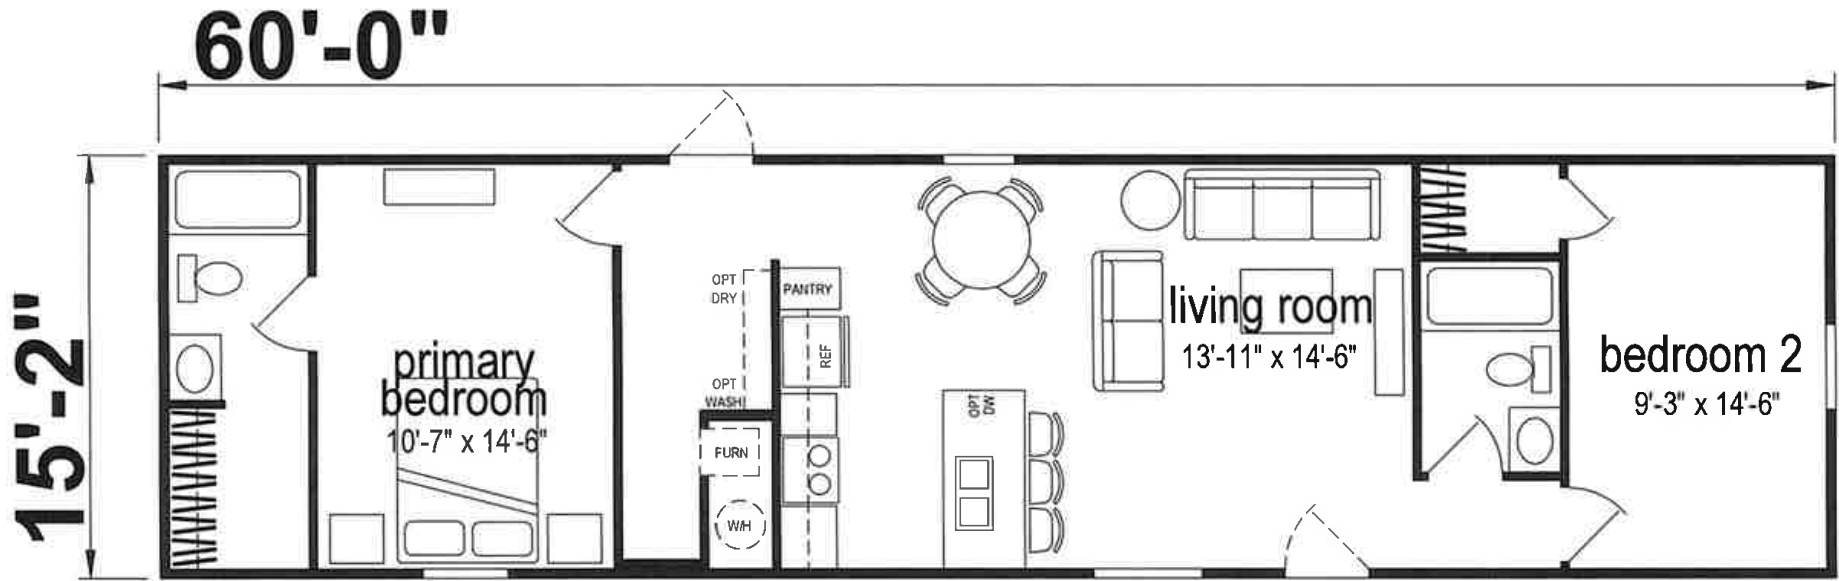

Darnwood

Prime Series

910 SQ. FT. (Approximate) 2 Bedroom, 2 Bath

CHAMPION
HOMES CENTER

Last Updated: 3-9-23

CHAMPION HOMES CENTER
77 Horseshoe Rd.
Leola, PA 17540

PennsylvaniaFactoryDirect.com | 1-800-654-8392