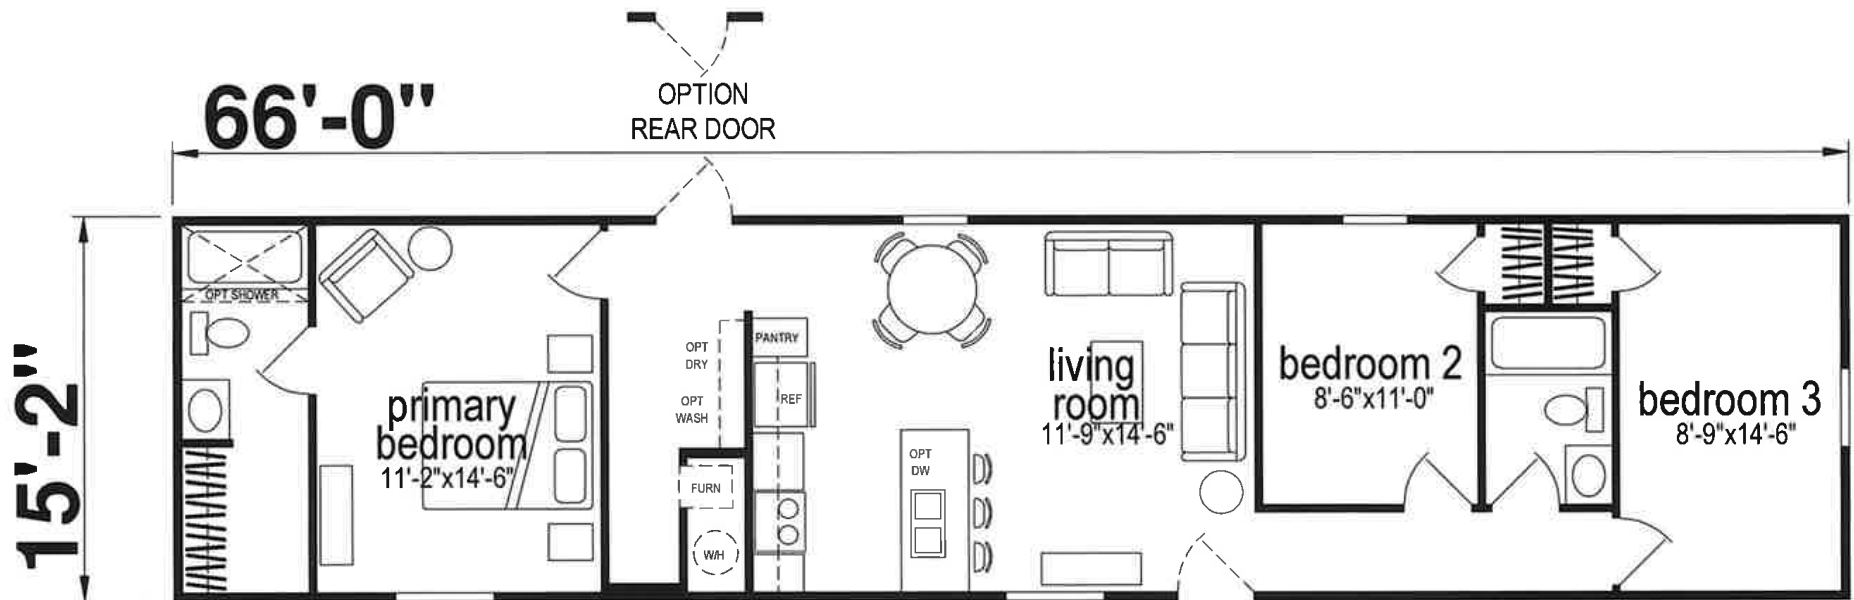

# Collecton

Prime Series

1,001 SQ. FT. (Approximate) 3 Bedroom, 2 Bath

CHAMPION  
HOMES CENTER

Last Updated: 1-23-23

**CHAMPION HOMES CENTER**  
77 Horseshoe Rd.  
Leola, PA 17540

**PennsylvaniaFactoryDirect.com | 1-800-654-8392**