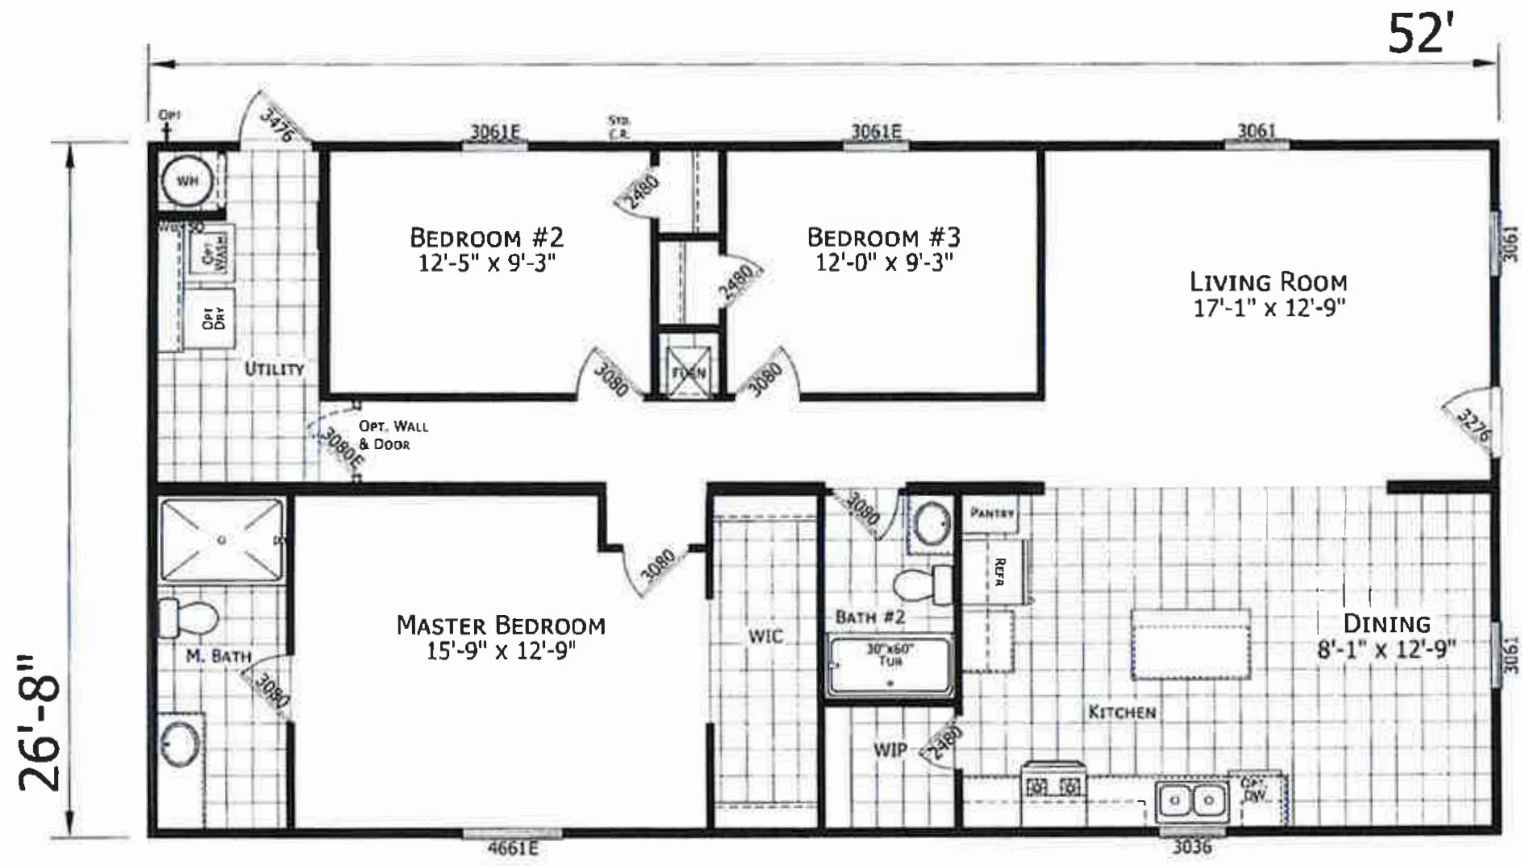

# Cleona

Prime Series

1,369 SQ. FT. (Approximate) 3 Bedroom, 2 Bath

Last Updated: 7-20-22

**FACTORY EXPO HOME CENTERS**  
77 Horseshoe Rd.  
Leola, PA 17540

**PennsylvaniaFactoryDirect.com | 1-800-654-8392**