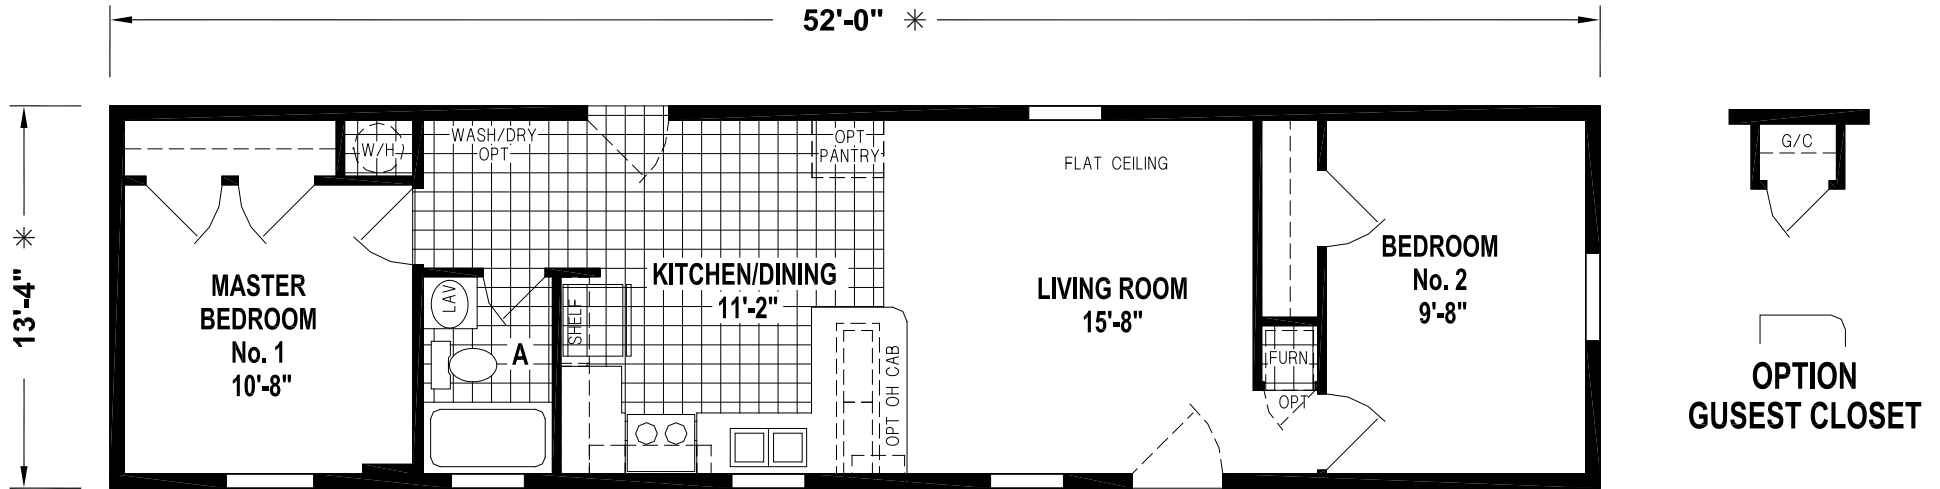

Clearfield

Sunwood Single Section Series

693 SQ. FT. (Approximate) 2 Bedroom, 1 Bath

CHAMPION
HOMES CENTER

Last Updated: 5-25-23

CHAMPION HOMES CENTER
77 Horseshoe Rd.
Leola, PA 17540

PennsylvaniaFactoryDirect.com | 1-800-654-8392