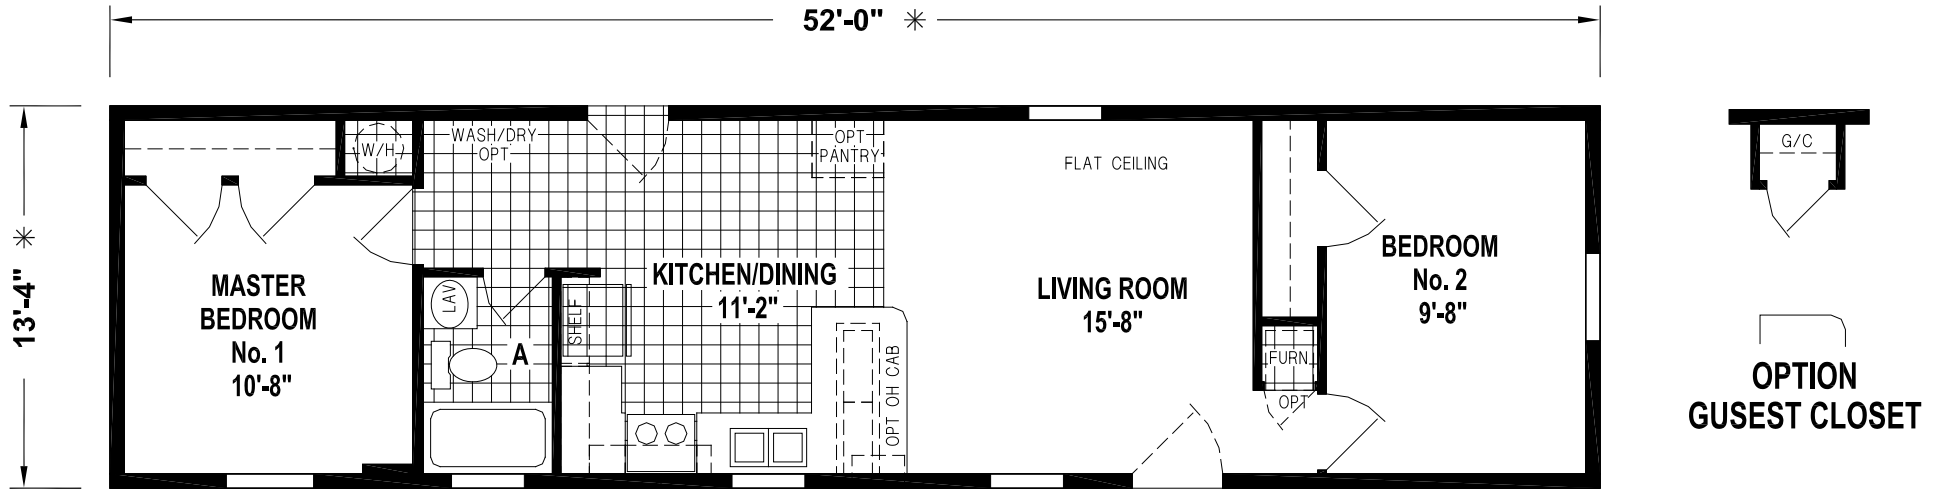

Clearfield

Sunwood Single Section Series

693 SQ. FT. (Approximate) 2 Bedroom, 1 Bath

Last Updated: 5-25-23

CHAMPION HOMES CENTER
77 Horseshoe Rd.
Leola, PA 17540

PennsylvaniaFactoryDirect.com | 1-800-654-8392