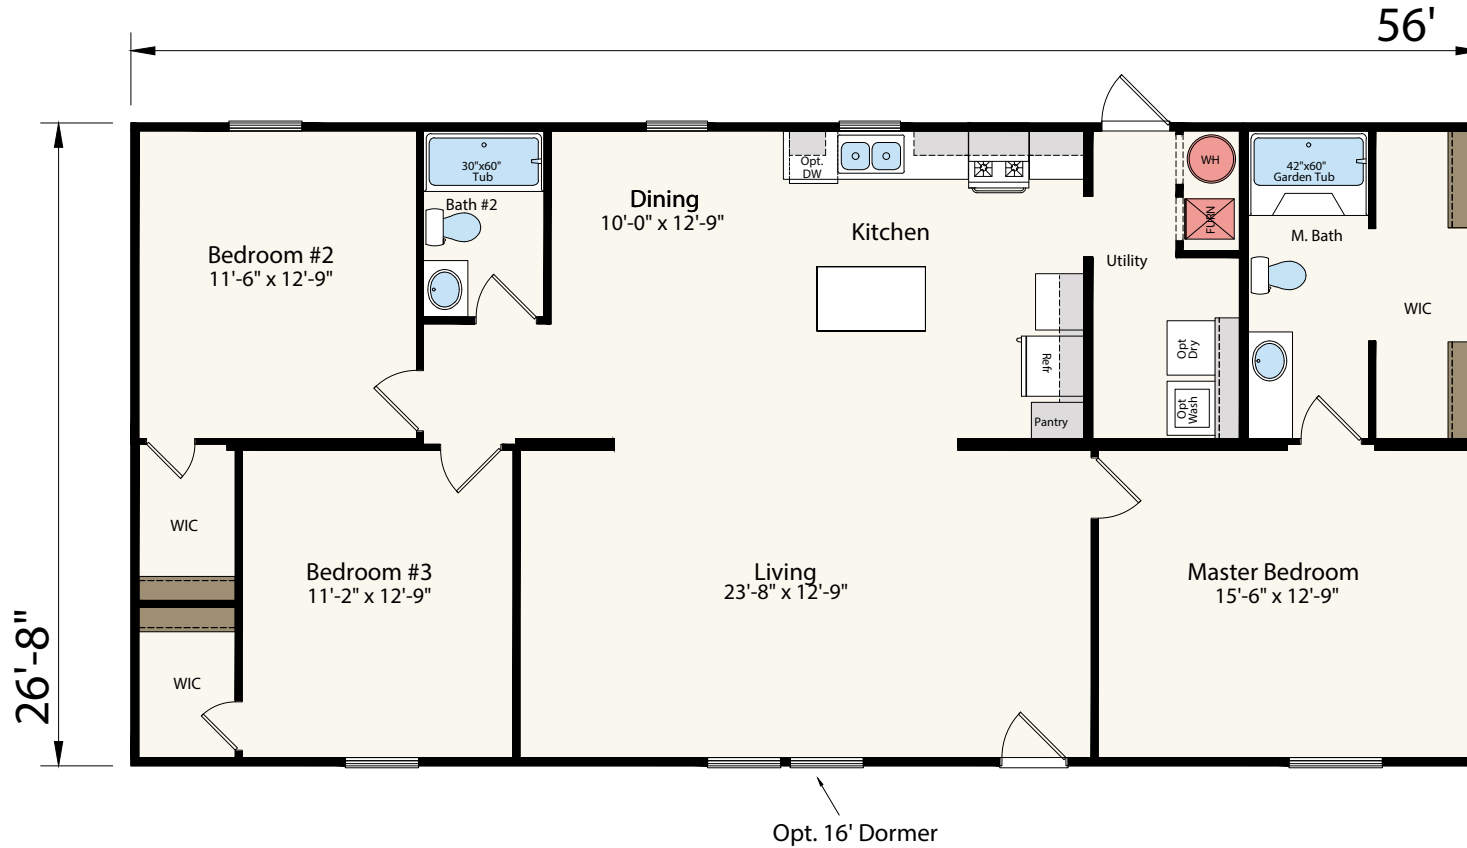

Clairton

Prime Series

1,493 SQ. FT. (Approximate) 3 Bedroom, 2 Bath

Last Updated: 3-15-22

FACTORY EXPO HOME CENTERS
77 Horseshoe Rd.
Leola, PA 17540

PennsylvaniaFactoryDirect.com | 1-800-654-8392

IMPORTANT: Alta Cima Corp reserves the right to modify, cancel or substitute products or features of this event at any time without prior notice or obligation. Pictures and other promotional materials are representative and may depict or contain floor plans, square footages, elevations, options, upgrades, extra design features, decorations, floor coverings, specialty light fixtures, custom paint and wall coverings, window treatments, landscaping, sound and alarm systems, furnishings, appliances, and other designer/decorator features and amenities that are not included as part of the home and/or may not be available at all locations. Home, pricing and community information is subject to change, and homes to prior sale, at any time without notice or obligation. ©2020 Alta Cima Corp. All rights reserved.