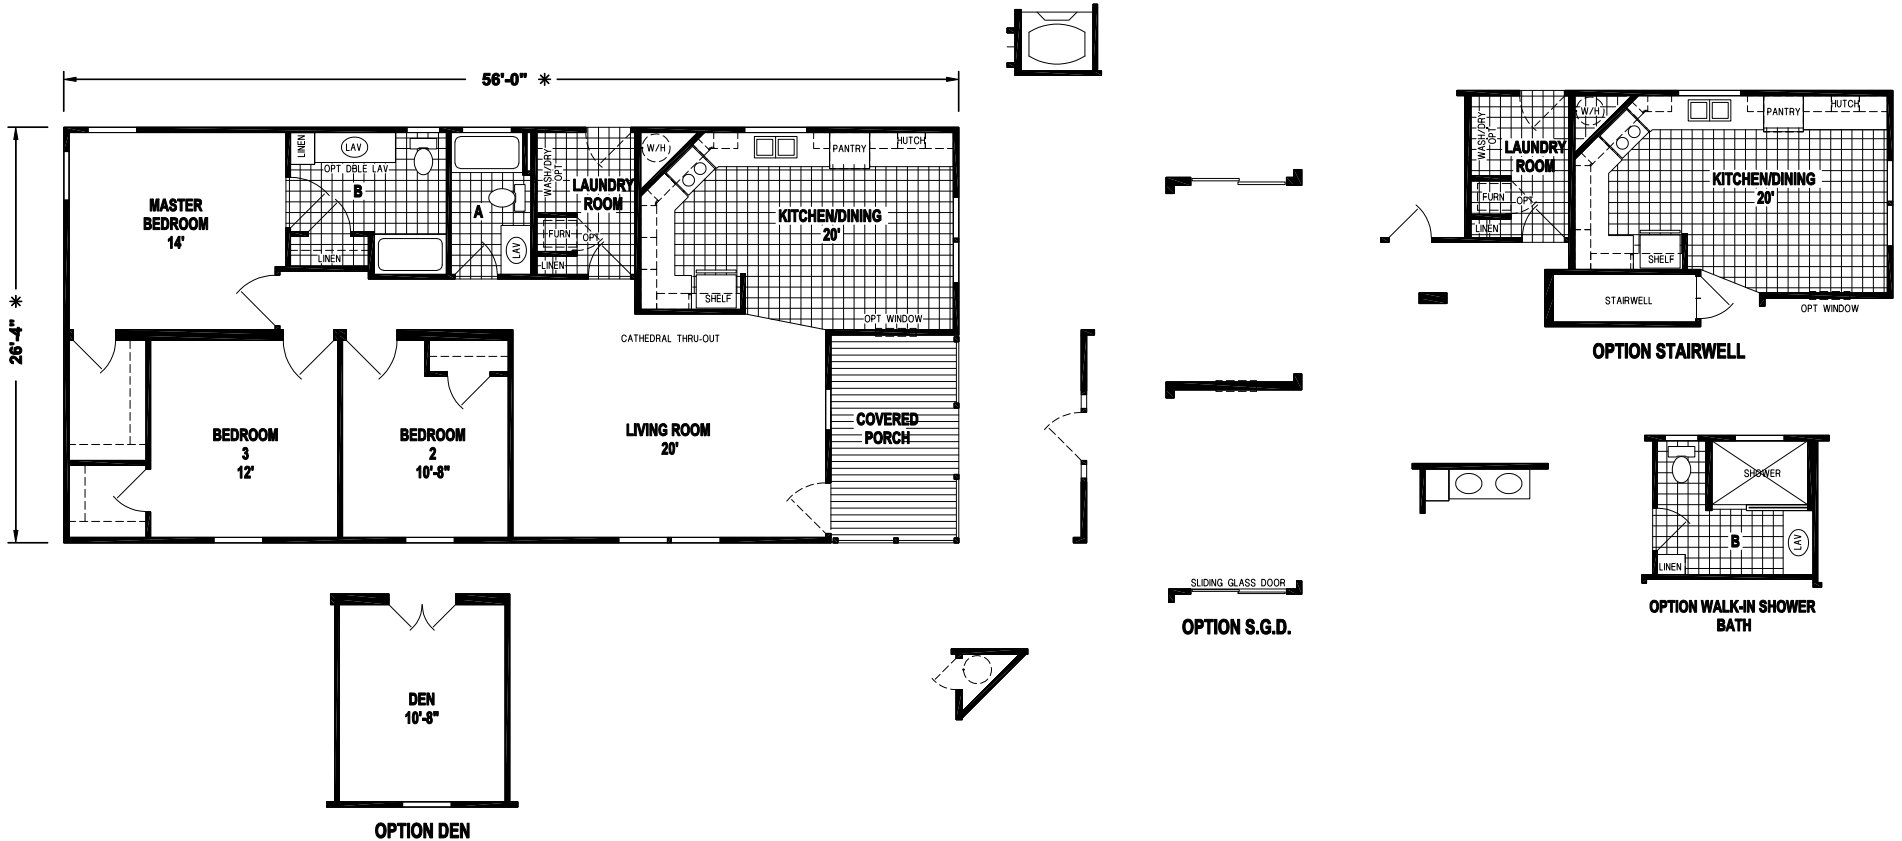

Capri

Sunwood Multi Section Series

1,474 SQ. FT. (Approximate) 3 Bedroom, 2 Bath

Last Updated: 5-25-23

CHAMPION HOMES CENTER
77 Horseshoe Rd.
Leola, PA 17540

PennsylvaniaFactoryDirect.com | 1-800-654-8392

IMPORTANT: Champion Homes reserves the right to modify, cancel or substitute products or features of this event at any time without prior notice or obligation. Pictures and other promotional materials are representative and may depict or contain floor plans, square footages, elevations, options, upgrades, extra design features, decorations, floor coverings, specialty light fixtures, custom paint and wall coverings, window treatments, landscaping, sound and alarm systems, furnishings, appliances, and other designer/decorator features and amenities that are not included as part of the home and/or may not be available at all locations. Home, pricing and community information is subject to change, and homes to prior sale, at any time without notice or obligation. ©2023 Champion Homes. All rights reserved.