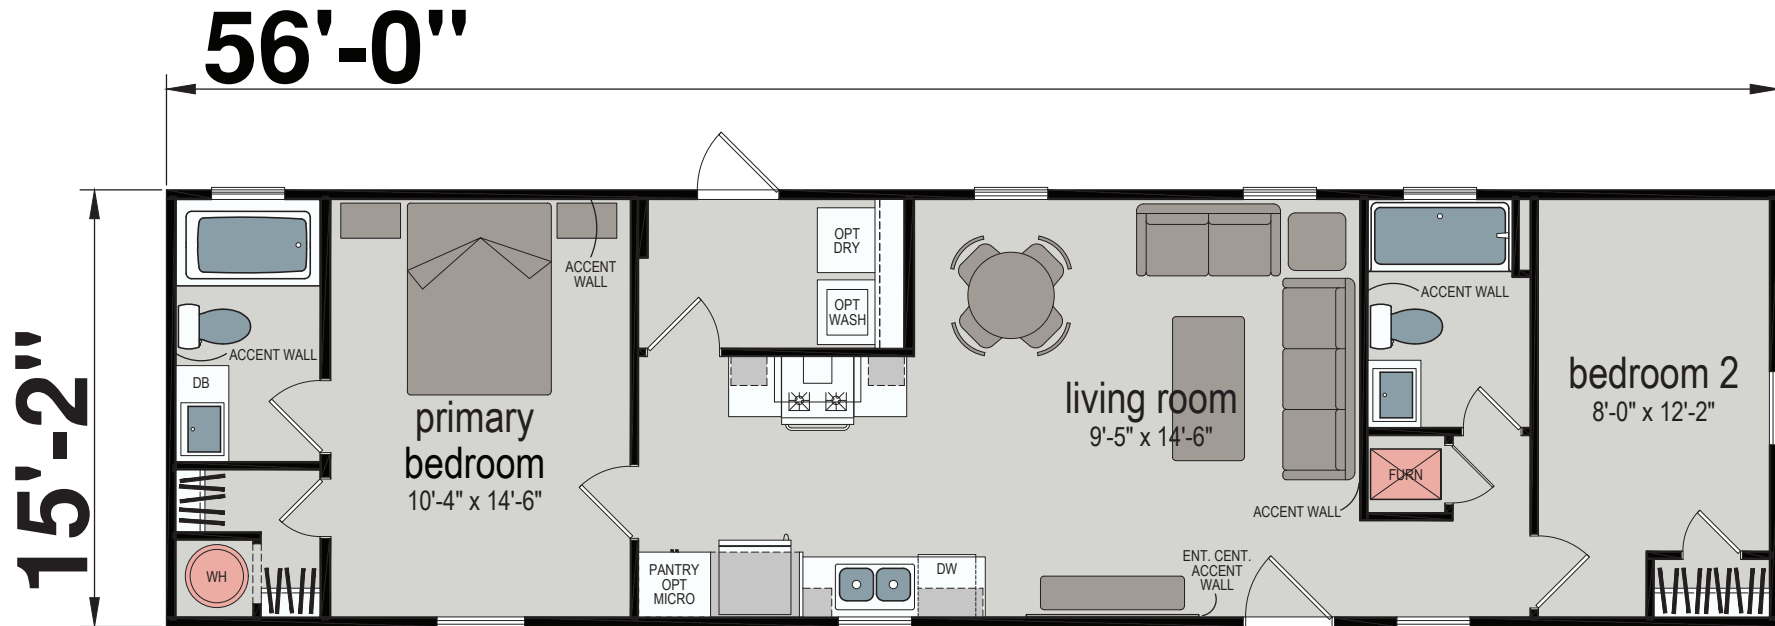

Canonsburg

Embrace Series

849 SQ. FT. (Approximate) 2 Bedroom, 2 Bath

Last Updated: 3-24-25

CHAMPION HOMES CENTER
77 Horseshoe Rd.
Leola, PA 17540

PennsylvaniaFactoryDirect.com | 1-800-654-8392

IMPORTANT: Champion Homes reserves the right to modify, cancel or substitute products or features of this event at any time without prior notice or obligation. Pictures and other promotional materials are representative and may depict or contain floor plans, square footages, elevations, options, upgrades, extra design features, decorations, floor coverings, specialty light fixtures, custom paint and wall coverings, window treatments, landscaping, sound and alarm systems, furnishings, appliances, and other designer/decorator features and amenities that are not included as part of the home and/or may not be available at all locations. Home, pricing and community information is subject to change, and homes to prior sale, at any time without notice or obligation. ©2023 Champion Homes. All rights reserved.