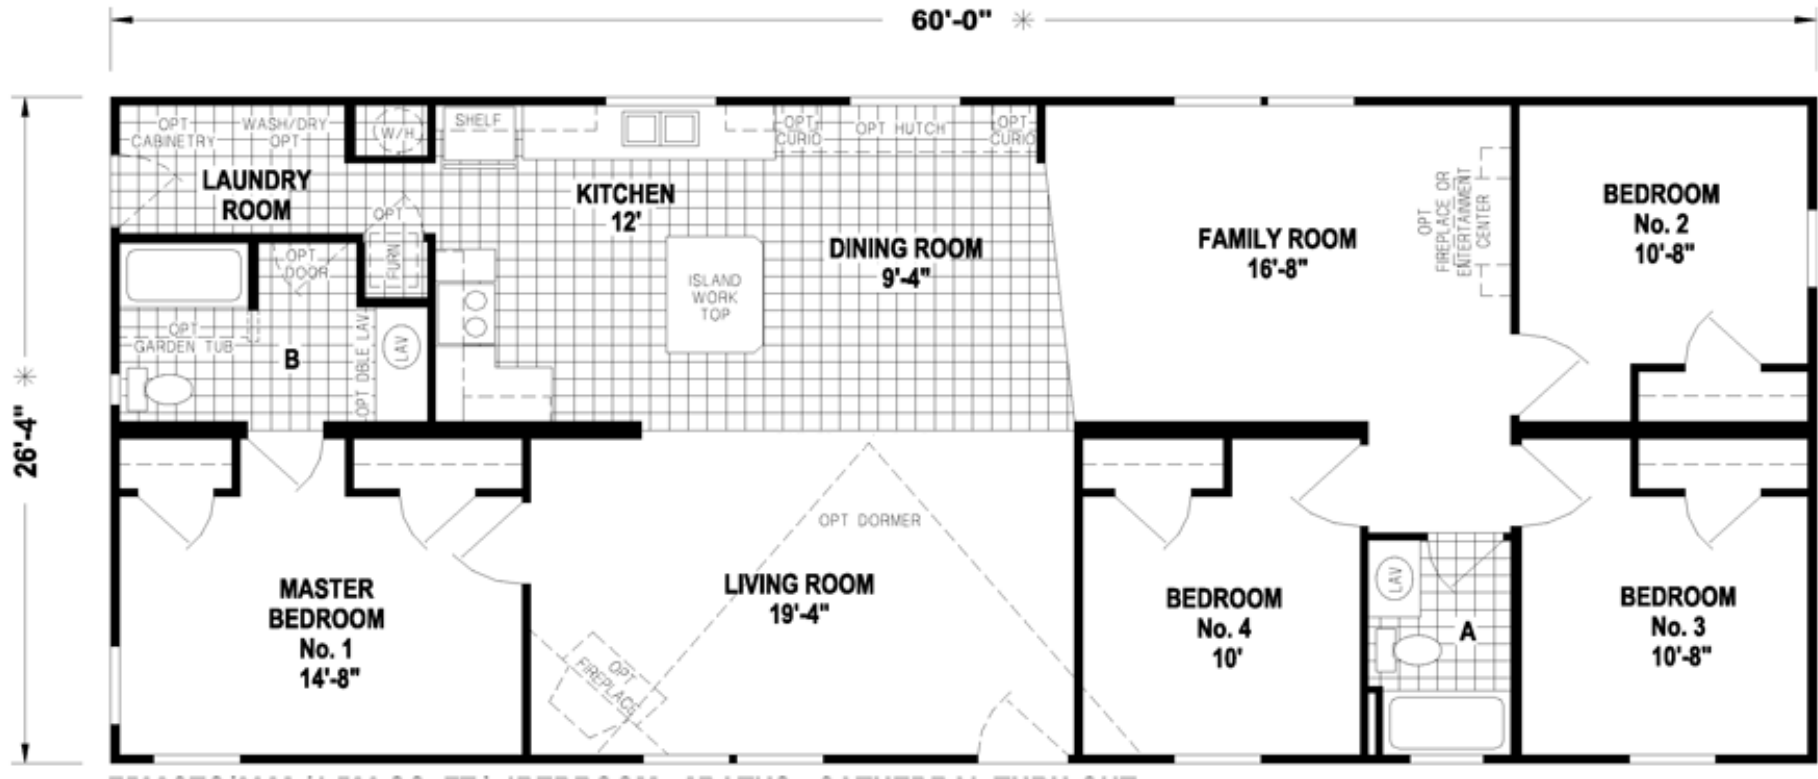

Caldwell

Sunwood Multi Section Series

1,580 SQ. FT. (Approximate) 4 Bedroom, 2 Bath

CHAMPION[®]
HOMES CENTER

Last Updated: 5-25-23

CHAMPION HOMES CENTER
77 Horseshoe Rd.
Leola, PA 17540

PennsylvaniaFactoryDirect.com | 1-800-654-8392