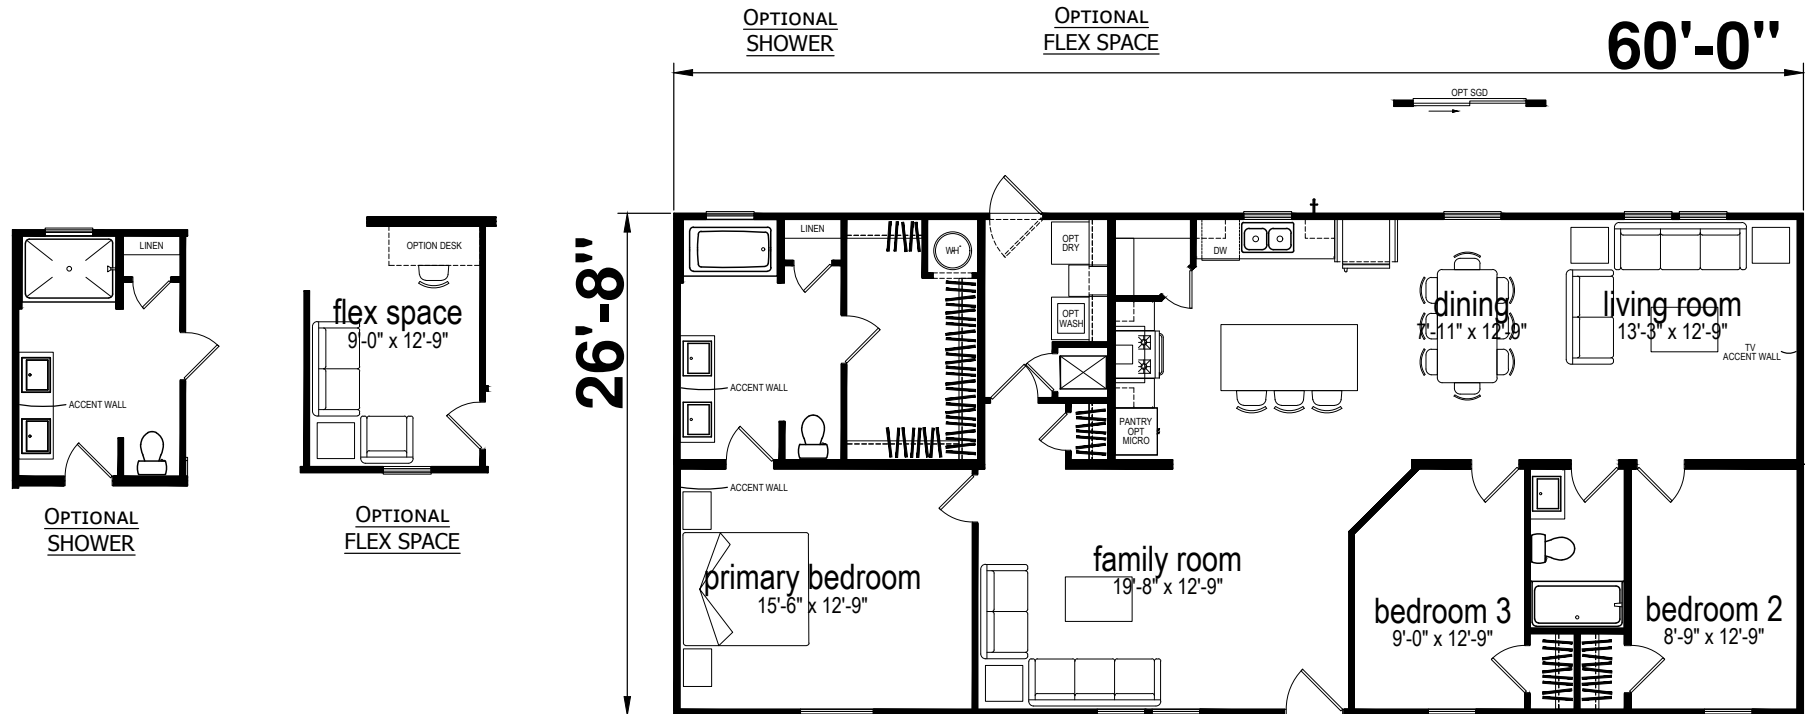

Brunnerville

Embrace Series

1,600 SQ. FT. (Approximate) 3 Bedroom, 2 Bath

Last Updated: 4-7-26

CHAMPION HOMES CENTER
77 Horseshoe Rd.
Leola, PA 17540

PennsylvaniaFactoryDirect.com | 1-800-654-8392

IMPORTANT: Champion Homes reserves the right to modify, cancel or substitute products or features of this event at any time without prior notice or obligation. Pictures and other promotional materials are representative and may depict or contain floor plans, square footages, elevations, options, upgrades, extra design features, decorations, floor coverings, specialty light fixtures, custom paint and wall coverings, window treatments, landscaping, sound and alarm systems, furnishings, appliances, and other designer/decorator features and amenities that are not included as part of the home and/or may not be available at all locations. Home, pricing and community information is subject to change, and homes to prior sale, at any time without notice or obligation. ©2023 Champion Homes. All rights reserved.