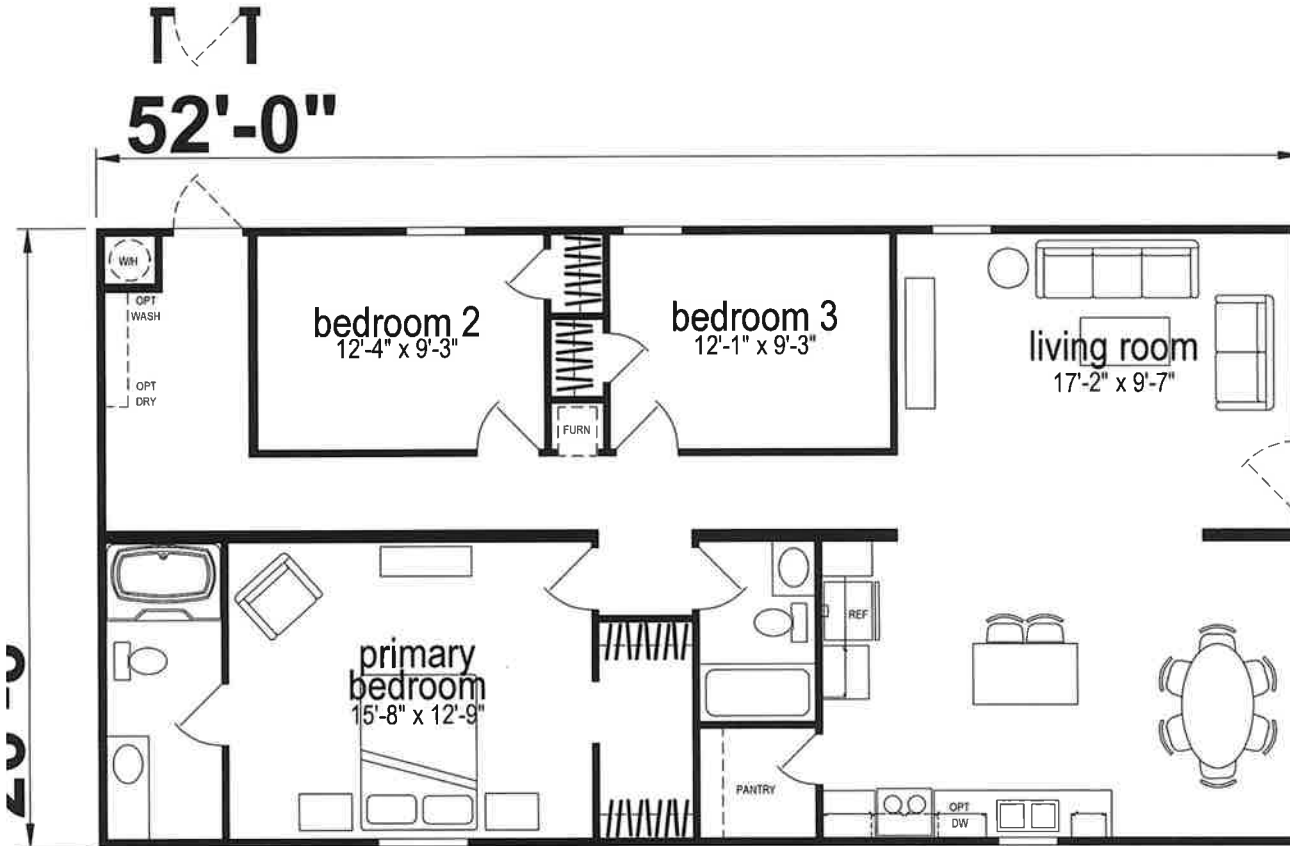

# Bowmansville

Lake Manor Series

1,386 SQ. FT. (Approximate) 3 Bedroom, 2 Bath

Sheet | Updated: 2-6-24

**CHAMPION HOMES CENTER**  
77 Horseshoe Rd.  
Leola, PA 17540

**PennsylvaniaFactoryDirect.com | 1-800-654-8392**