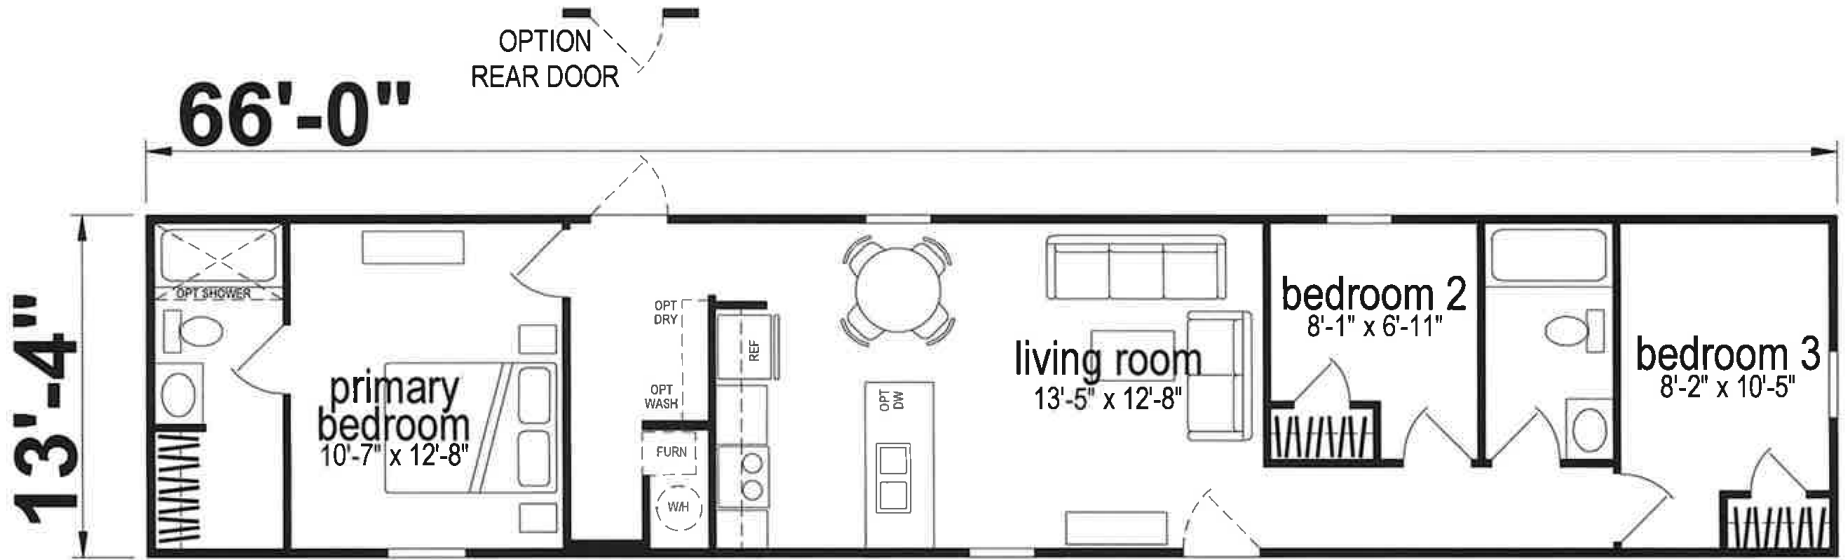

Bixker

Lake Manor Series

880 SQ. FT. (Approximate) 3 Bedroom, 2 Bath

CHAMPION
HOMES CENTER

Last Updated: 11-1-23

CHAMPION HOMES CENTER
77 Horseshoe Rd.
Leola, PA 17540

PennsylvaniaFactoryDirect.com | 1-800-654-8392