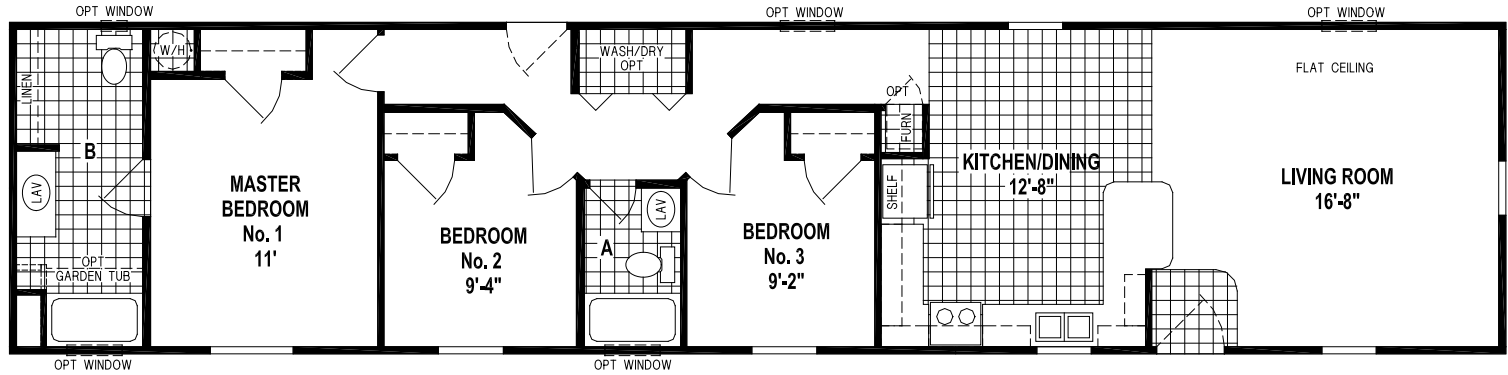

Betterton

Lexington Limited Series

1,085 SQ. FT. (Approximate) 3 Bedroom, 2 Bath

Last Updated: 5-25-23

OPTION CORNER SHOWER BATH

OPTION KITCHEN

OPTION PORCH

CHAMPION HOMES CENTER
77 Horseshoe Rd.
Leola, PA 17540