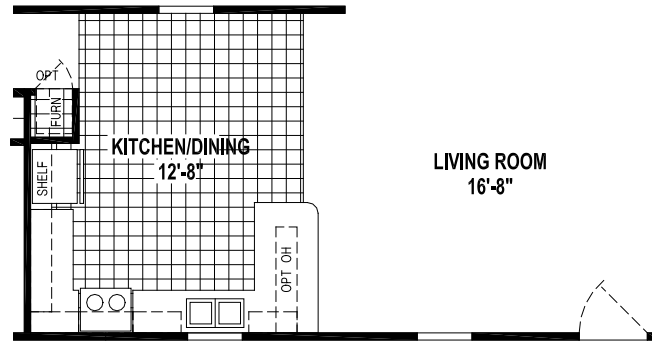

Betterton

Lexington Limited Series

1,085 SQ. FT. (Approximate) 3 Bedroom, 2 Bath

Last Updated: 5-25-23

OPTION CORNER SHOWER BATH

OPTION KITCHEN

OPTION PORCH

CHAMPION HOMES CENTER
77 Horseshoe Rd.
Leola, PA 17540