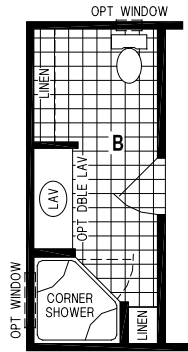

Betterton

Lexington Limited Series

1,085 SQ. FT. (Approximate) 3 Bedroom, 2 Bath

Last Updated: 5-25-23

OPTION CORNER SHOWER BATH

OPTION KITCHEN

OPTION PORCH

CHAMPION HOMES CENTER
77 Horseshoe Rd.
Leola, PA 17540