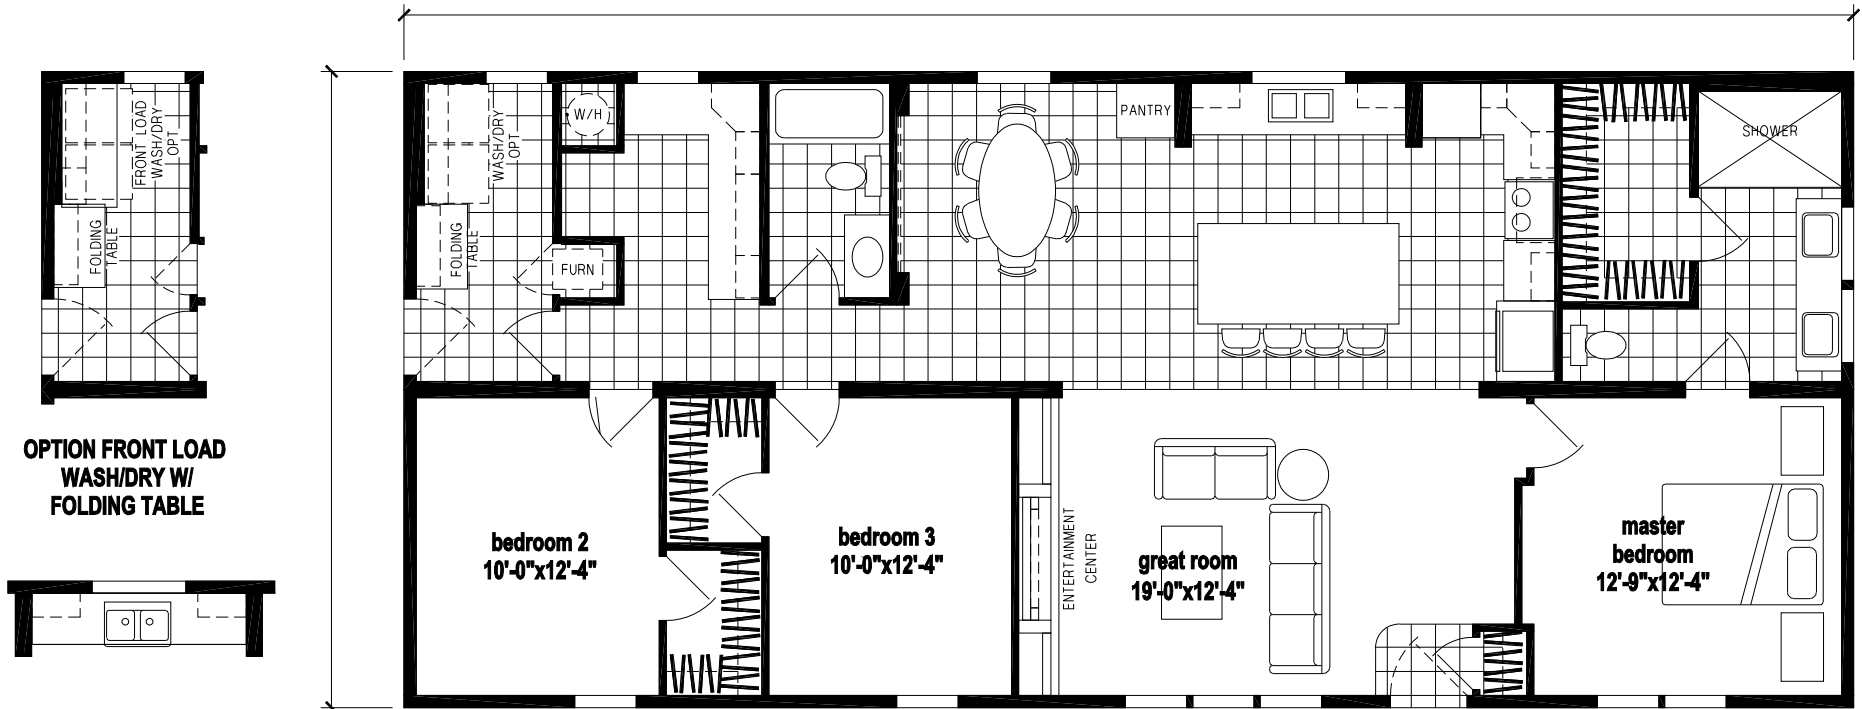

# Bellefonte

Spectra Series

1,580 SQ. FT. (Approximate) 3 Bedroom, 2 Bath

Last Updated: 5-25-23

OPTION SLIDING GLASS DOOR

OPTION FRONT LOAD  
WASH/DRY W/  
FOLDING TABLE

**CHAMPION HOMES CENTER**  
77 Horseshoe Rd.  
Leola, PA 17540