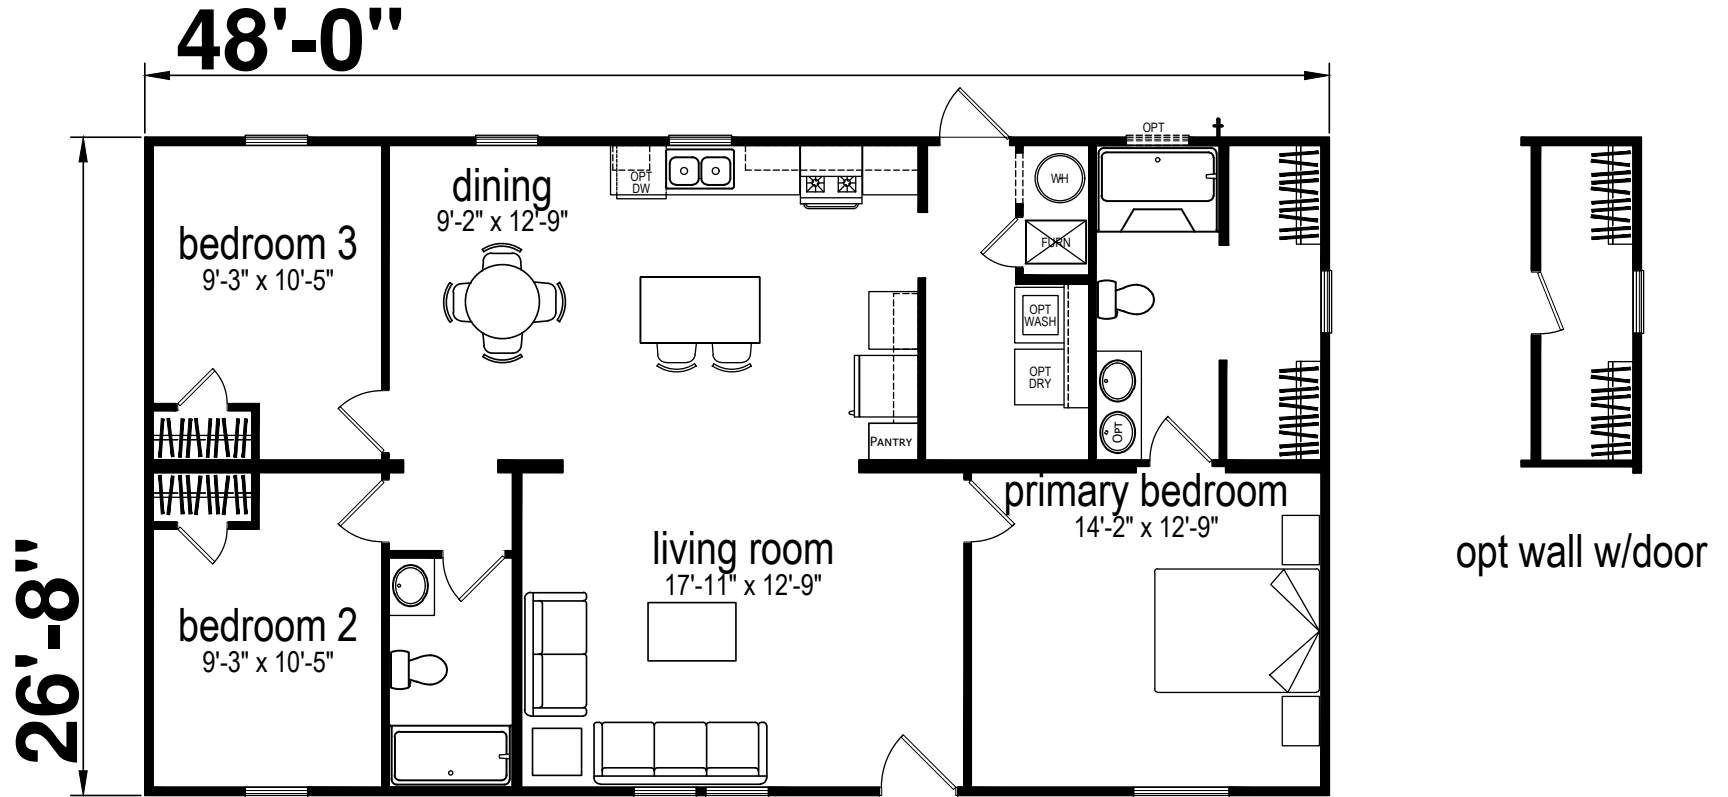

Bardwell

Lake Manor Series

1,280 SQ. FT. (Approximate) 3 Bedroom, 2 Bath

Last Updated: 6-19-26

CHAMPION HOMES CENTER
77 Horseshoe Rd.
Leola, PA 17540

PennsylvaniaFactoryDirect.com | 1-800-654-8392

IMPORTANT: Champion Homes reserves the right to modify, cancel or substitute products or features of this event at any time without prior notice or obligation. Pictures and other promotional materials are representative and may depict or contain floor plans, square footages, elevations, options, upgrades, extra design features, decorations, floor coverings, specialty light fixtures, custom paint and wall coverings, window treatments, landscaping, sound and alarm systems, furnishings, appliances, and other designer/decorator features and amenities that are not included as part of the home and/or may not be available at all locations. Home, pricing and community information is subject to change, and homes to prior sale, at any time without notice or obligation. ©2023 Champion Homes. All rights reserved.