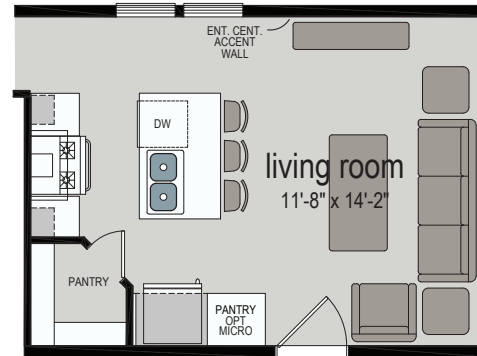

Bally

Embrace Series

728 SQ. FT. (Approximate) 2 Bedroom, 1 Bath

Last Updated: 3-24-25

Optional Porch
(for both Kitchen Layouts)

Alternate Kitchen

CHAMPION HOMES CENTER
77 Horseshoe Rd.
Leola, PA 17540

PennsylvaniaFactoryDirect.com | 1-800-654-8392