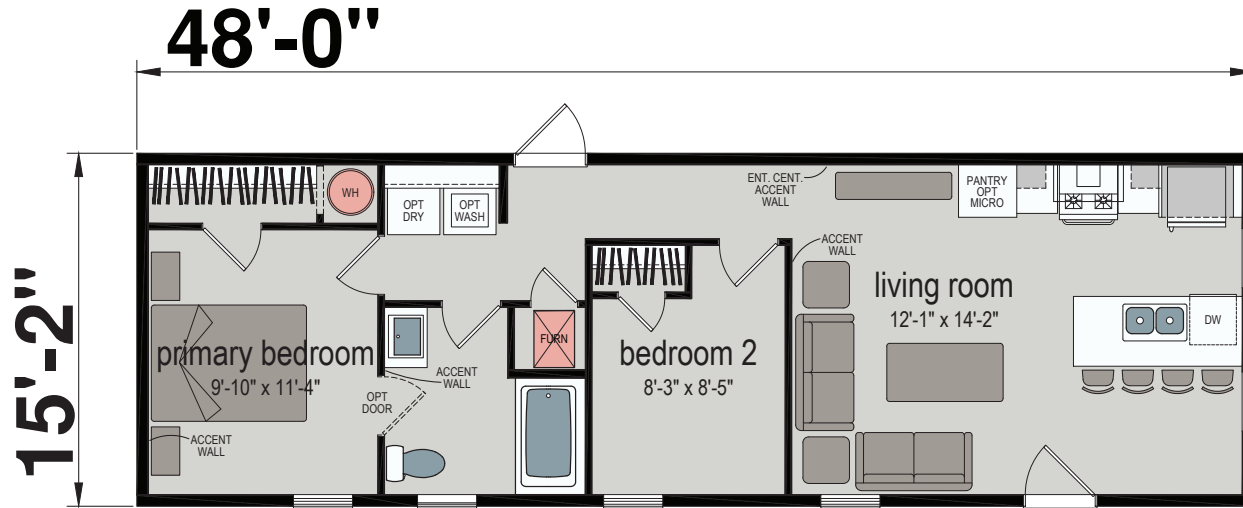

Bally

Embrace Series

728 SQ. FT. (Approximate) 2 Bedroom, 1 Bath

Last Updated: 3-24-25

Optional Porch
(for both Kitchen Layouts)

Alternate Kitchen

CHAMPION HOMES CENTER
77 Horseshoe Rd.
Leola, PA 17540

PennsylvaniaFactoryDirect.com | 1-800-654-8392