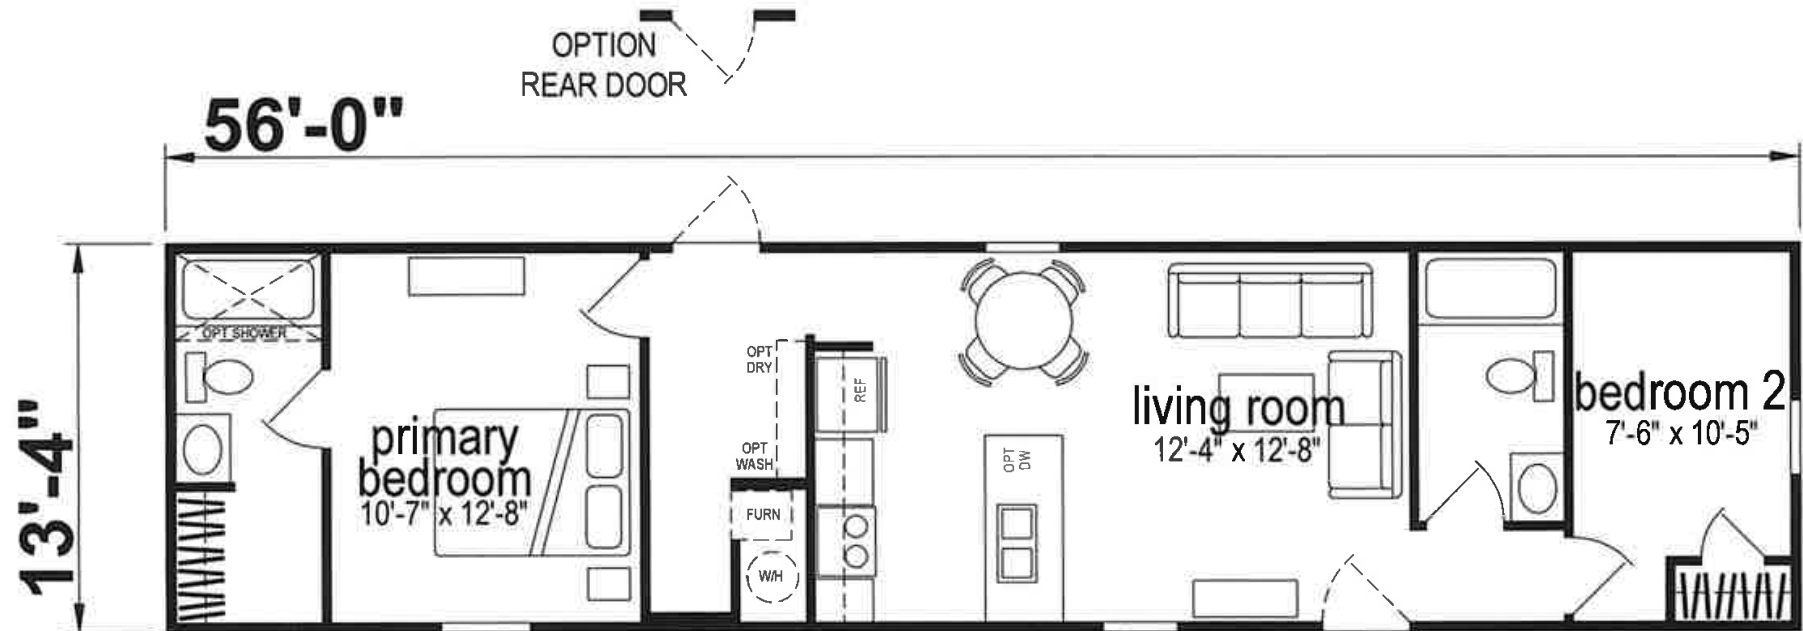

# Alvaton

Prime Series

747 SQ. FT. (Approximate) 2 Bedroom, 2 Bath

CHAMPION  
HOMES CENTER

Last Updated: 12-20-23

CHAMPION HOMES CENTER  
77 Horseshoe Rd.  
Leola, PA 17540

PennsylvaniaFactoryDirect.com | 1-800-654-8392