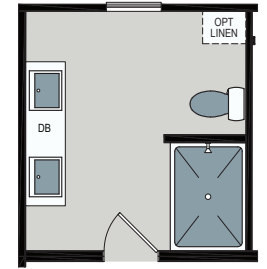

# Althorn

Embrace Series

1306 SQ. FT. (Approximate) 3 Bedroom, 2 Bath

Last Updated: 3-24-25

Optional Glamour Bath

Optional 42"x60" Shower

**CHAMPION HOMES CENTER**  
77 Horseshoe Rd.  
Leola, PA 17540

**PennsylvaniaFactoryDirect.com | 1-800-654-8392**