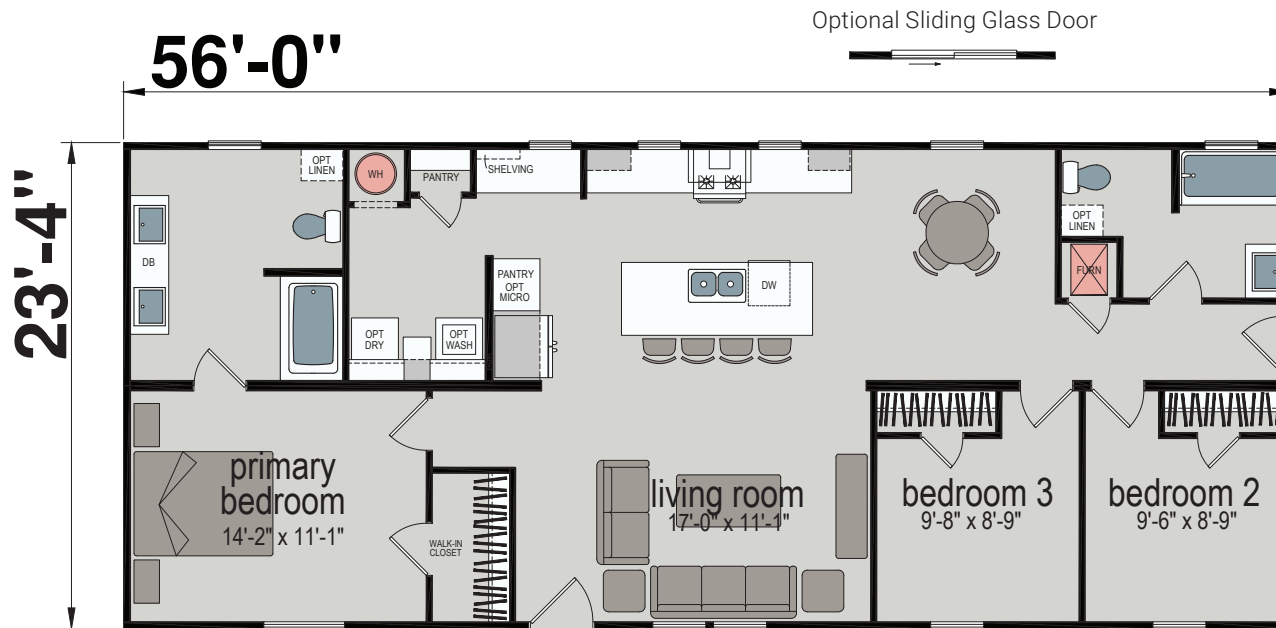

# Althorn

Embrace Series

1306 SQ. FT. (Approximate) 3 Bedroom, 2 Bath

Last Updated: 3-24-25

Optional Glamour Bath

Optional 42"x60" Shower

**CHAMPION HOMES CENTER**  
77 Horseshoe Rd.  
Leola, PA 17540

**PennsylvaniaFactoryDirect.com | 1-800-654-8392**