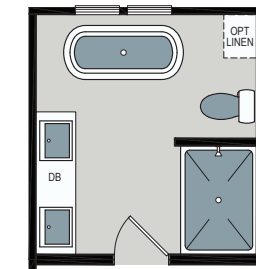

# Althorn

Embrace Series

1306 SQ. FT. (Approximate) 3 Bedroom, 2 Bath

Last Updated: 3-24-25

Optional Glamour Bath

Optional 42"x60" Shower

**CHAMPION HOMES CENTER**  
77 Horseshoe Rd.  
Leola, PA 17540

**PennsylvaniaFactoryDirect.com | 1-800-654-8392**