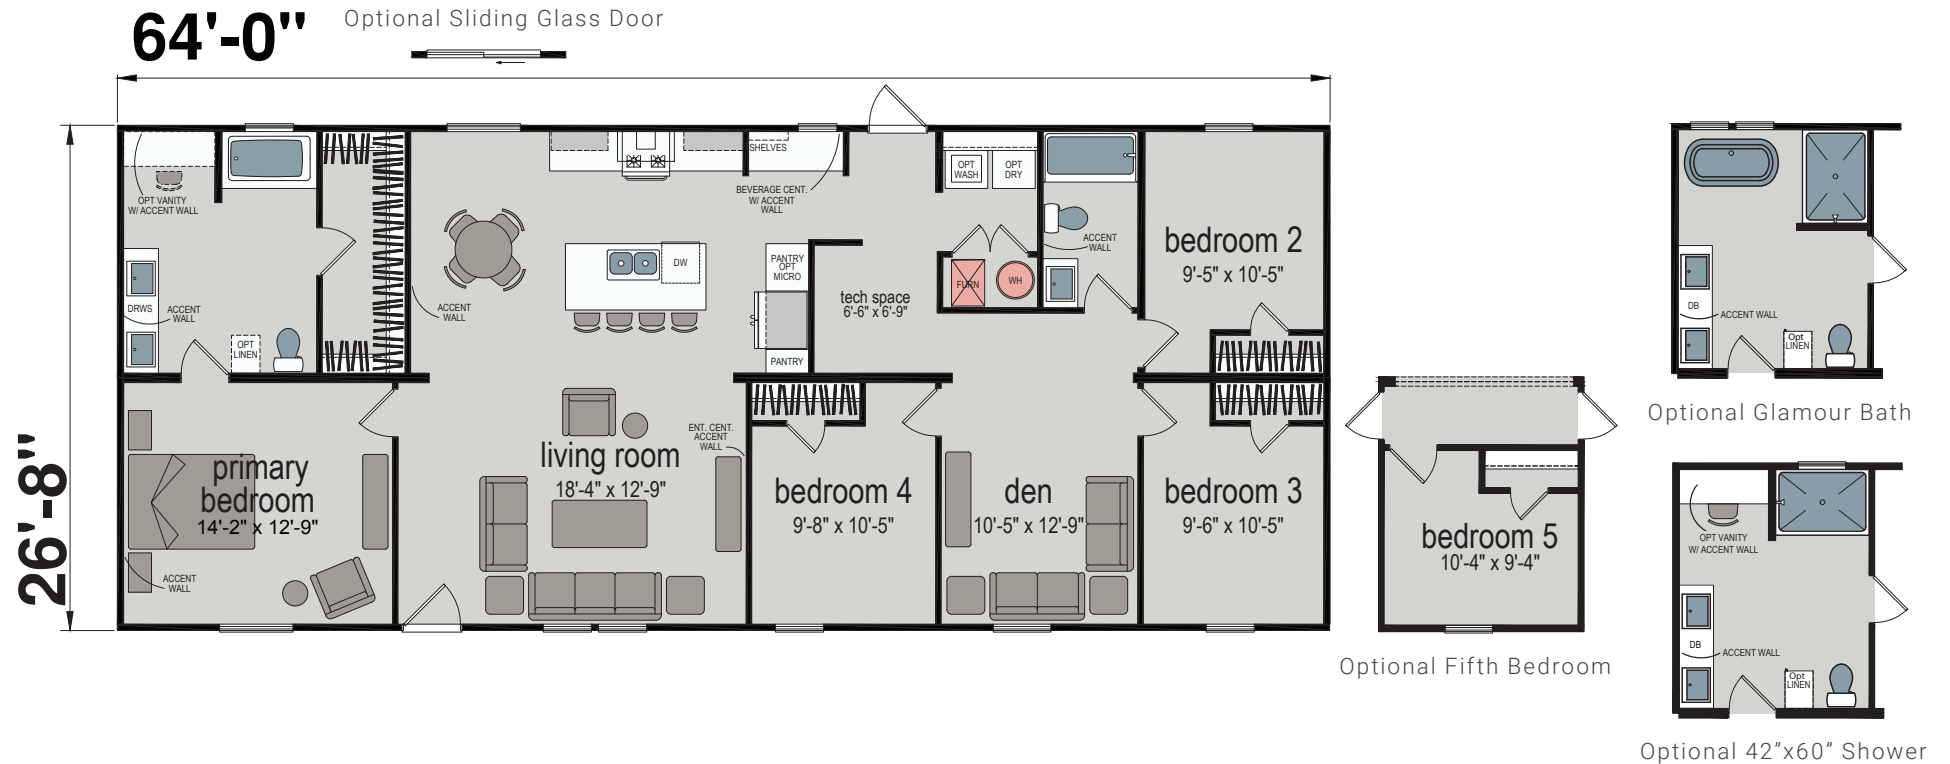

Alpsville

Embrace Series

1707 SQ. FT. (Approximate) 4 Bedroom, 2 Bath

Last Updated: 3-24-25

CHAMPION HOMES CENTER
77 Horseshoe Rd.
Leola, PA 17540

PennsylvaniaFactoryDirect.com | 1-800-654-8392

IMPORTANT: Champion Homes reserves the right to modify, cancel or substitute products or features of this event at any time without prior notice or obligation. Pictures and other promotional materials are representative and may depict or contain floor plans, square footages, elevations, options, upgrades, extra design features, decorations, floor coverings, specialty light fixtures, custom paint and wall coverings, window treatments, landscaping, sound and alarm systems, furnishings, appliances, and other designer/decorator features and amenities that are not included as part of the home and/or may not be available at all locations. Home, pricing and community information is subject to change, and homes to prior sale, at any time without notice or obligation. ©2023 Champion Homes. All rights reserved.