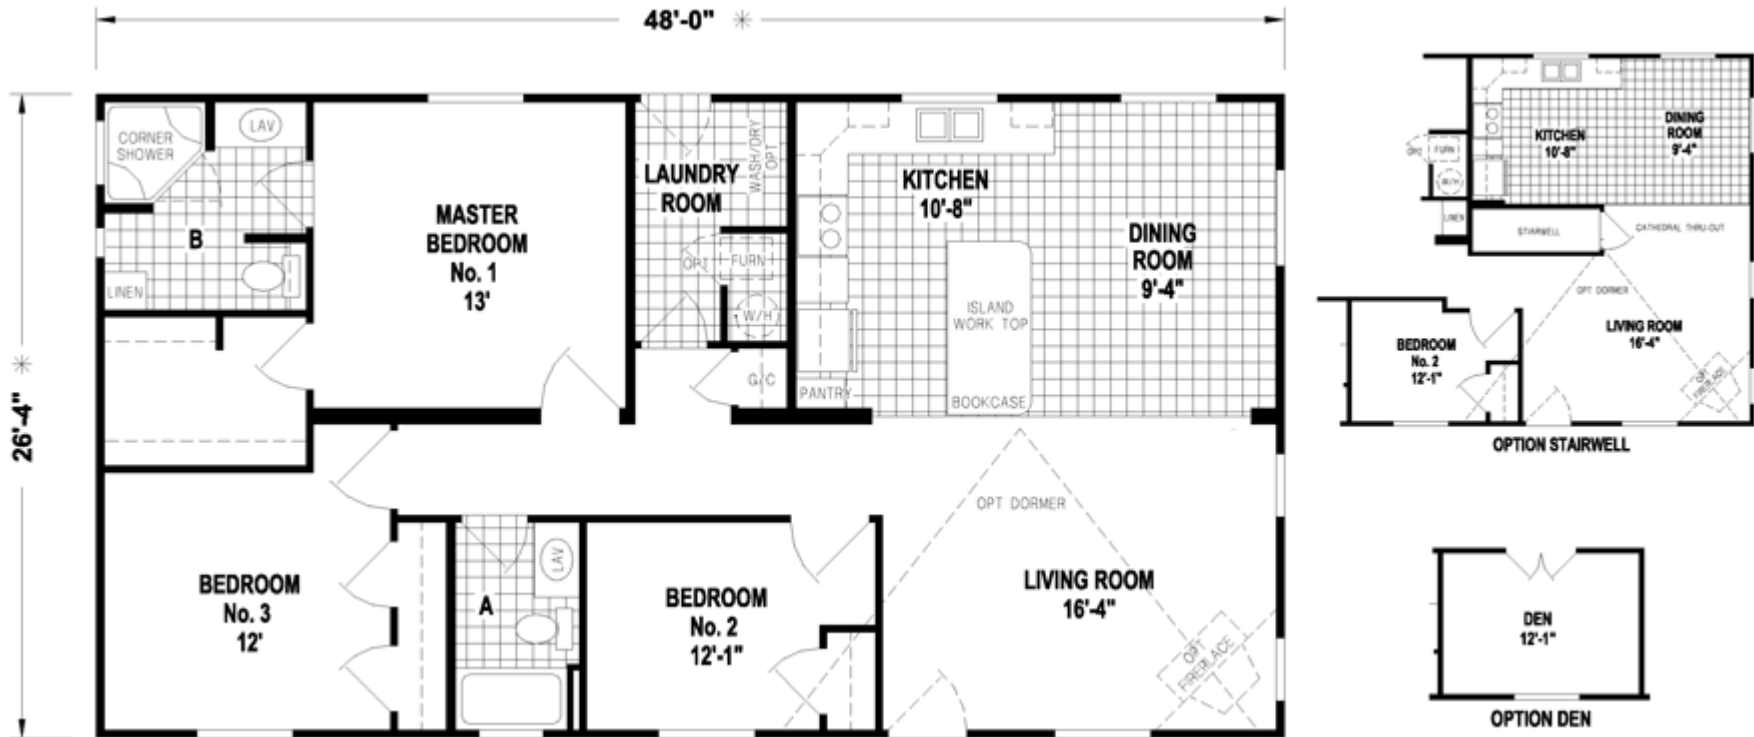

Allegany

Sunwood Multi Section Series

1,264 SQ. FT. (Approximate) 3 Bedroom, 2 Bath

CHAMPION[®]
HOMES CENTER

Last Updated: 5-25-23

CHAMPION HOMES CENTER
77 Horseshoe Rd.
Leola, PA 17540

PennsylvaniaFactoryDirect.com | 1-800-654-8392