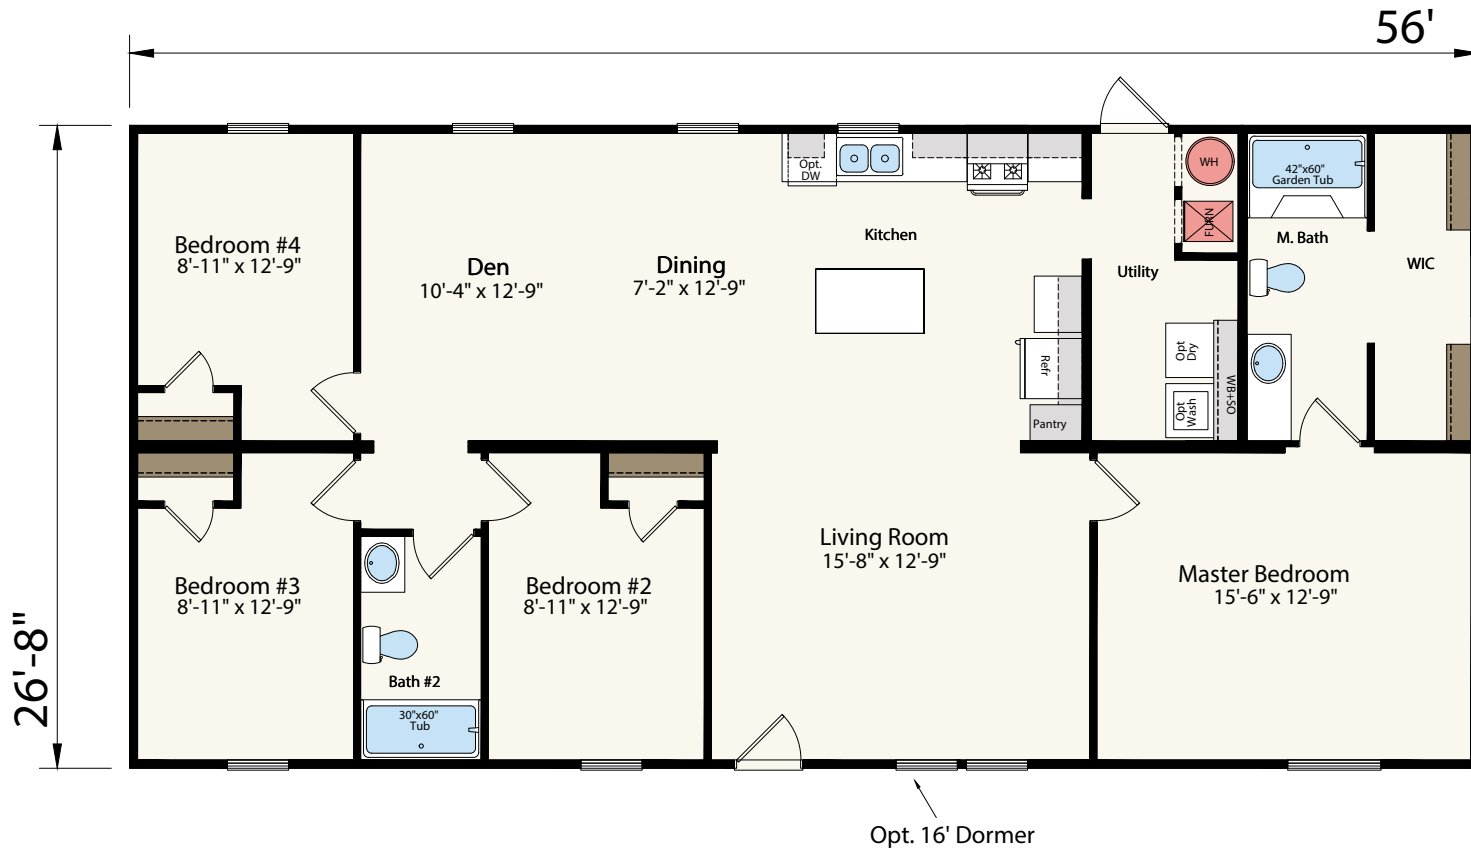

# Alburtis

Prime Series

1,493 SQ. FT. (Approximate) 4 Bedroom, 2 Bath

Last Updated: 3-29-22

**FACTORY EXPO HOME CENTERS**  
77 Horseshoe Rd.  
Leola, PA 17540

**PennsylvaniaFactoryDirect.com | 1-800-654-8392**