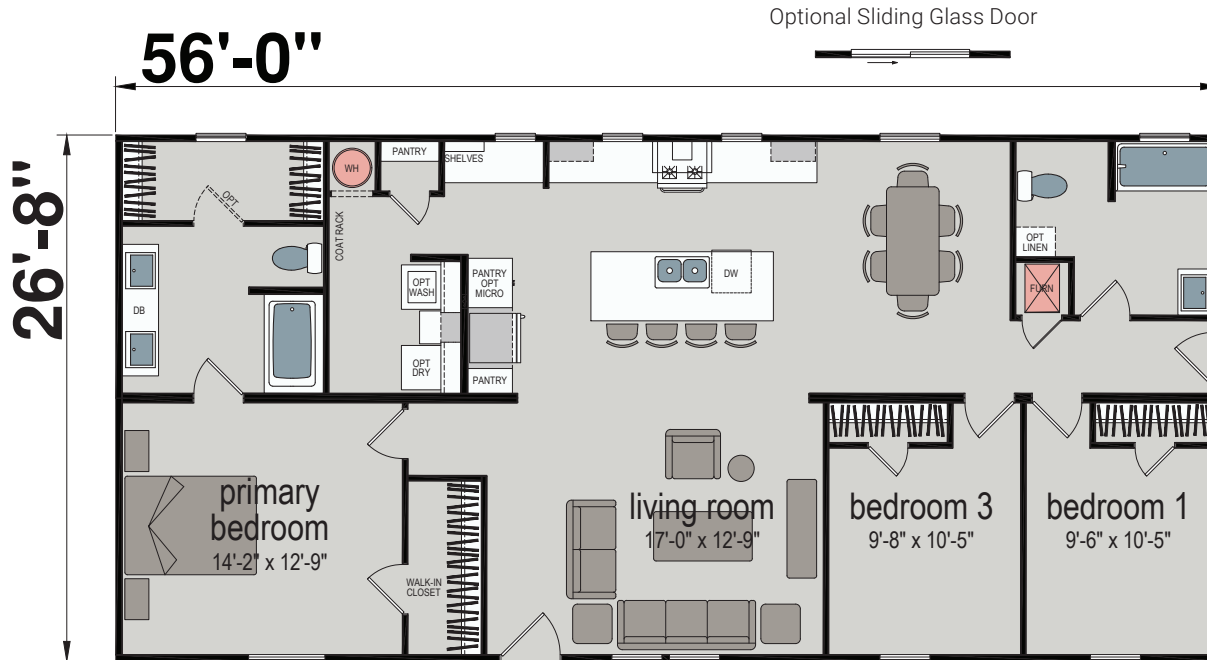

# Airville

Embrace Series

1493 SQ. FT. (Approximate) 3 Bedroom, 2 Bath

Last Updated: 3-24-25

Optional Glamour Bath

Optional 42"x60" Shower

**CHAMPION HOMES CENTER**  
77 Horseshoe Rd.  
Leola, PA 17540

**PennsylvaniaFactoryDirect.com | 1-800-654-8392**