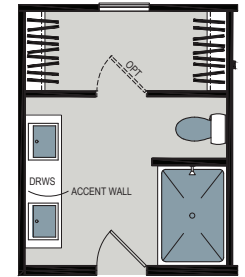

# Airville

Embrace Series

1493 SQ. FT. (Approximate) 3 Bedroom, 2 Bath

Last Updated: 3-24-25

Optional Glamour Bath

Optional 42"x60" Shower

**CHAMPION HOMES CENTER**  
77 Horseshoe Rd.  
Leola, PA 17540

**PennsylvaniaFactoryDirect.com | 1-800-654-8392**