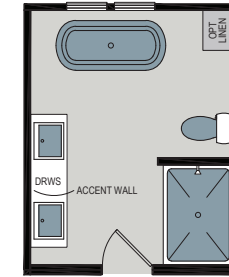

# Airville

Embrace Series

1493 SQ. FT. (Approximate) 3 Bedroom, 2 Bath

Last Updated: 3-24-25

Optional Glamour Bath

Optional 42"x60" Shower

**CHAMPION HOMES CENTER**  
77 Horseshoe Rd.  
Leola, PA 17540

**PennsylvaniaFactoryDirect.com | 1-800-654-8392**